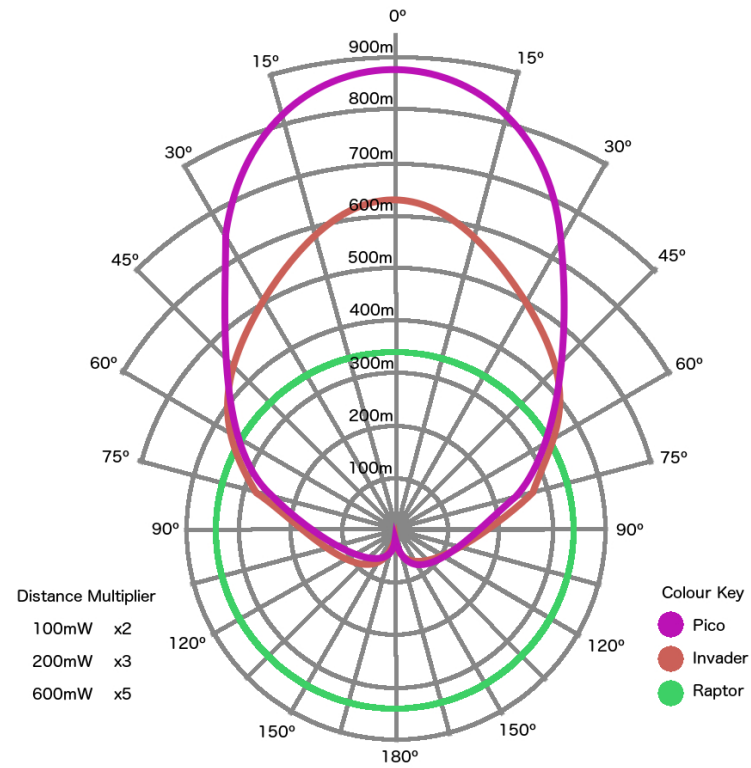

Range Estimator - 25mW VTX

Distance in Metres - Angle in Degrees

Note:

Please note that this calculation chart is to estimate the range of your FPV system. Some assumptions have been made to VTX sensitivity and atmospheric condition so this is not a definitive calculation and should be treated as an approximation.