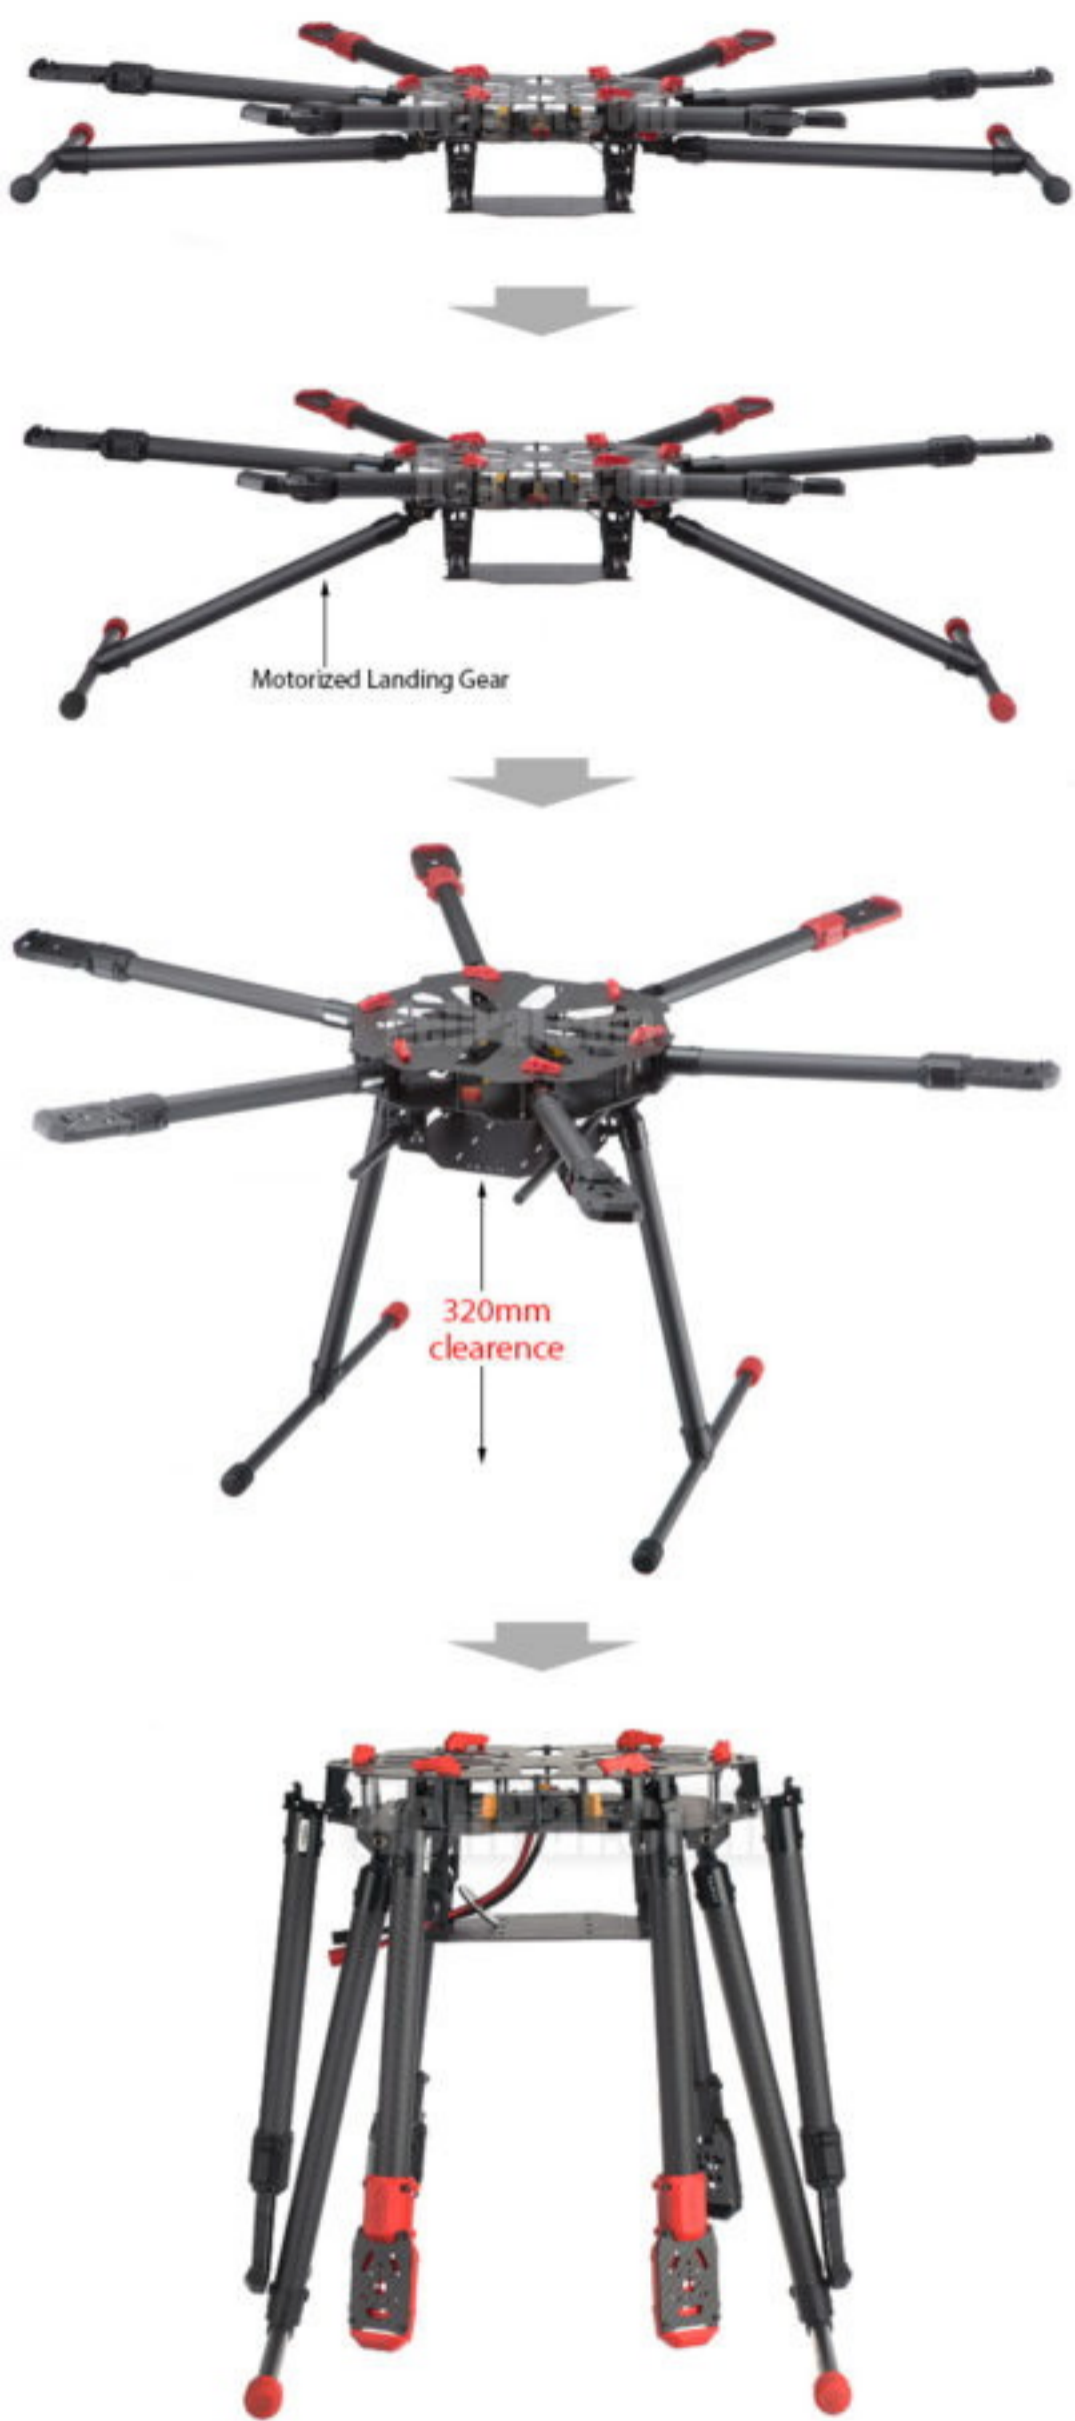

TAROT

Good looking 960 class Hexacopter

It is easy to transport, as you can see it can fold up like this to fit inside the trunk of a car.

TAROT

TAROT

TAROT

TAROT

N12

TAROT

TAROT

TAROT

TAROT

TAROT

TAROT

TAROT

TAROT

2014 TAROT, All Rights Reserved.

Frame Weight: 1850g

www.tarot.com.cn