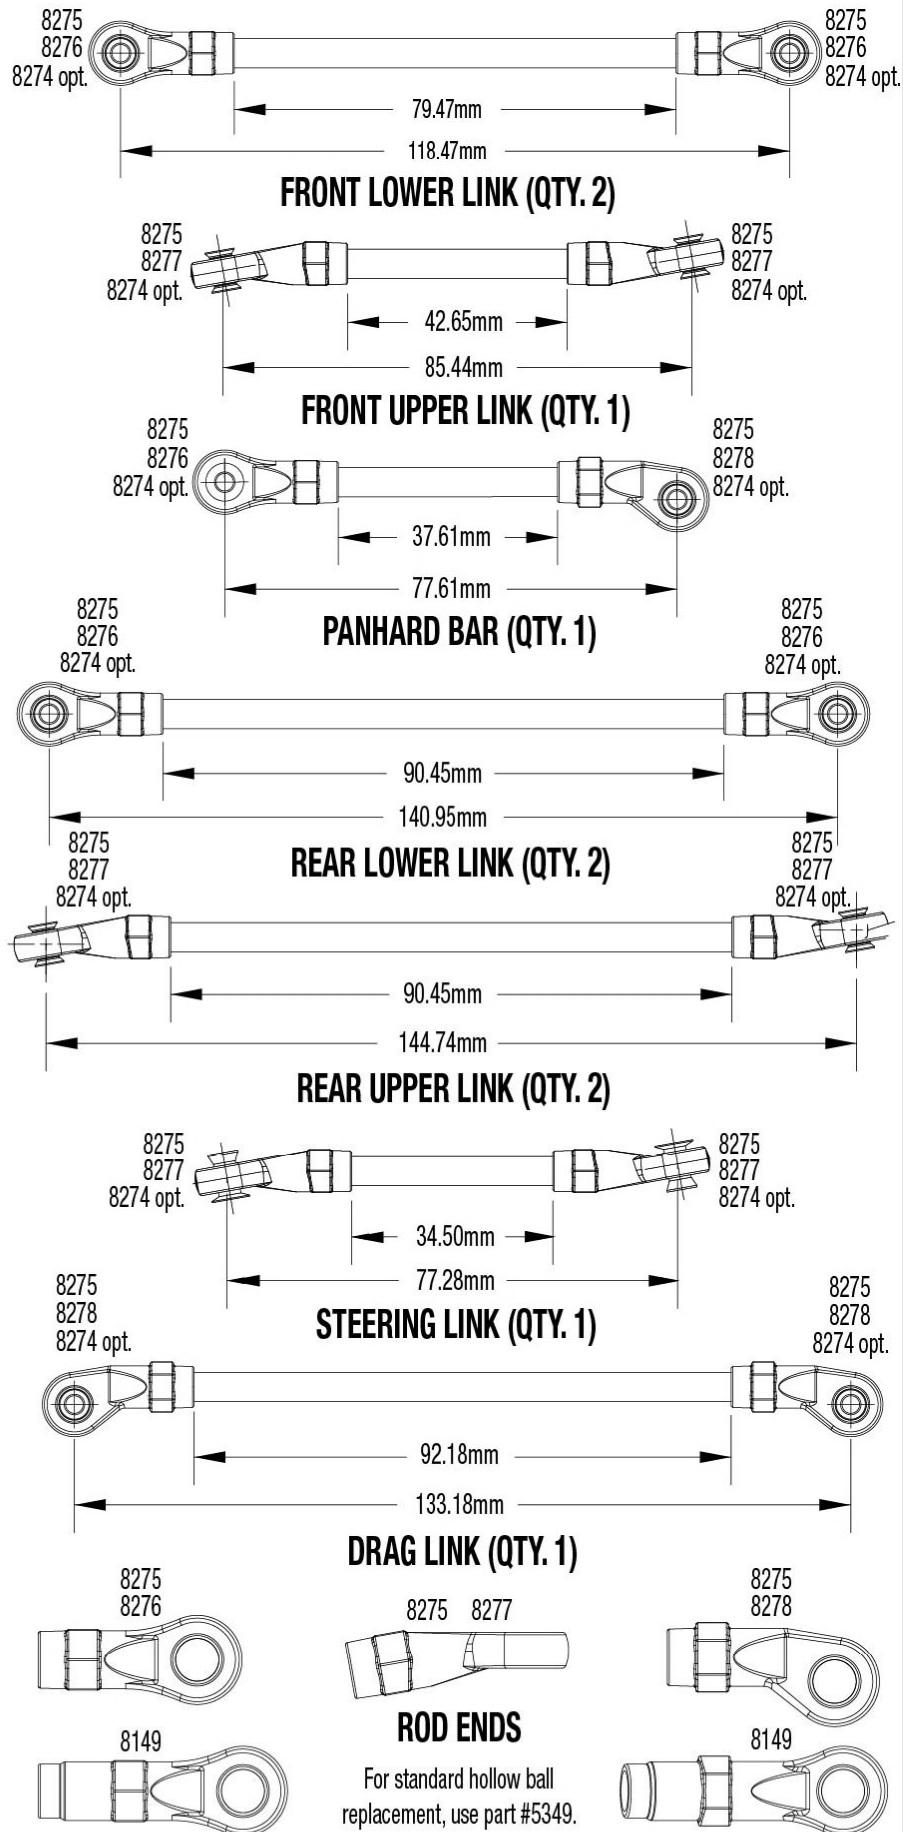

Shock Assembly

TRX4[®]

Front Assembly

See Parts List for a complete listing of optional accessories.

Specifications on this page are subject to change without notice. Every attempt has been made to ensure the accuracy of this drawing; however, Traxxas cannot be held responsible for typographical or other errors.

REV 221212-R00

Link Dimensions

Modular Assembly

See Parts List for a complete listing of optional accessories.

Specifications on this page are subject to change without notice. Every attempt has been made to ensure the accuracy of this drawing; however, Traxxas cannot be held responsible for typographical or other errors.