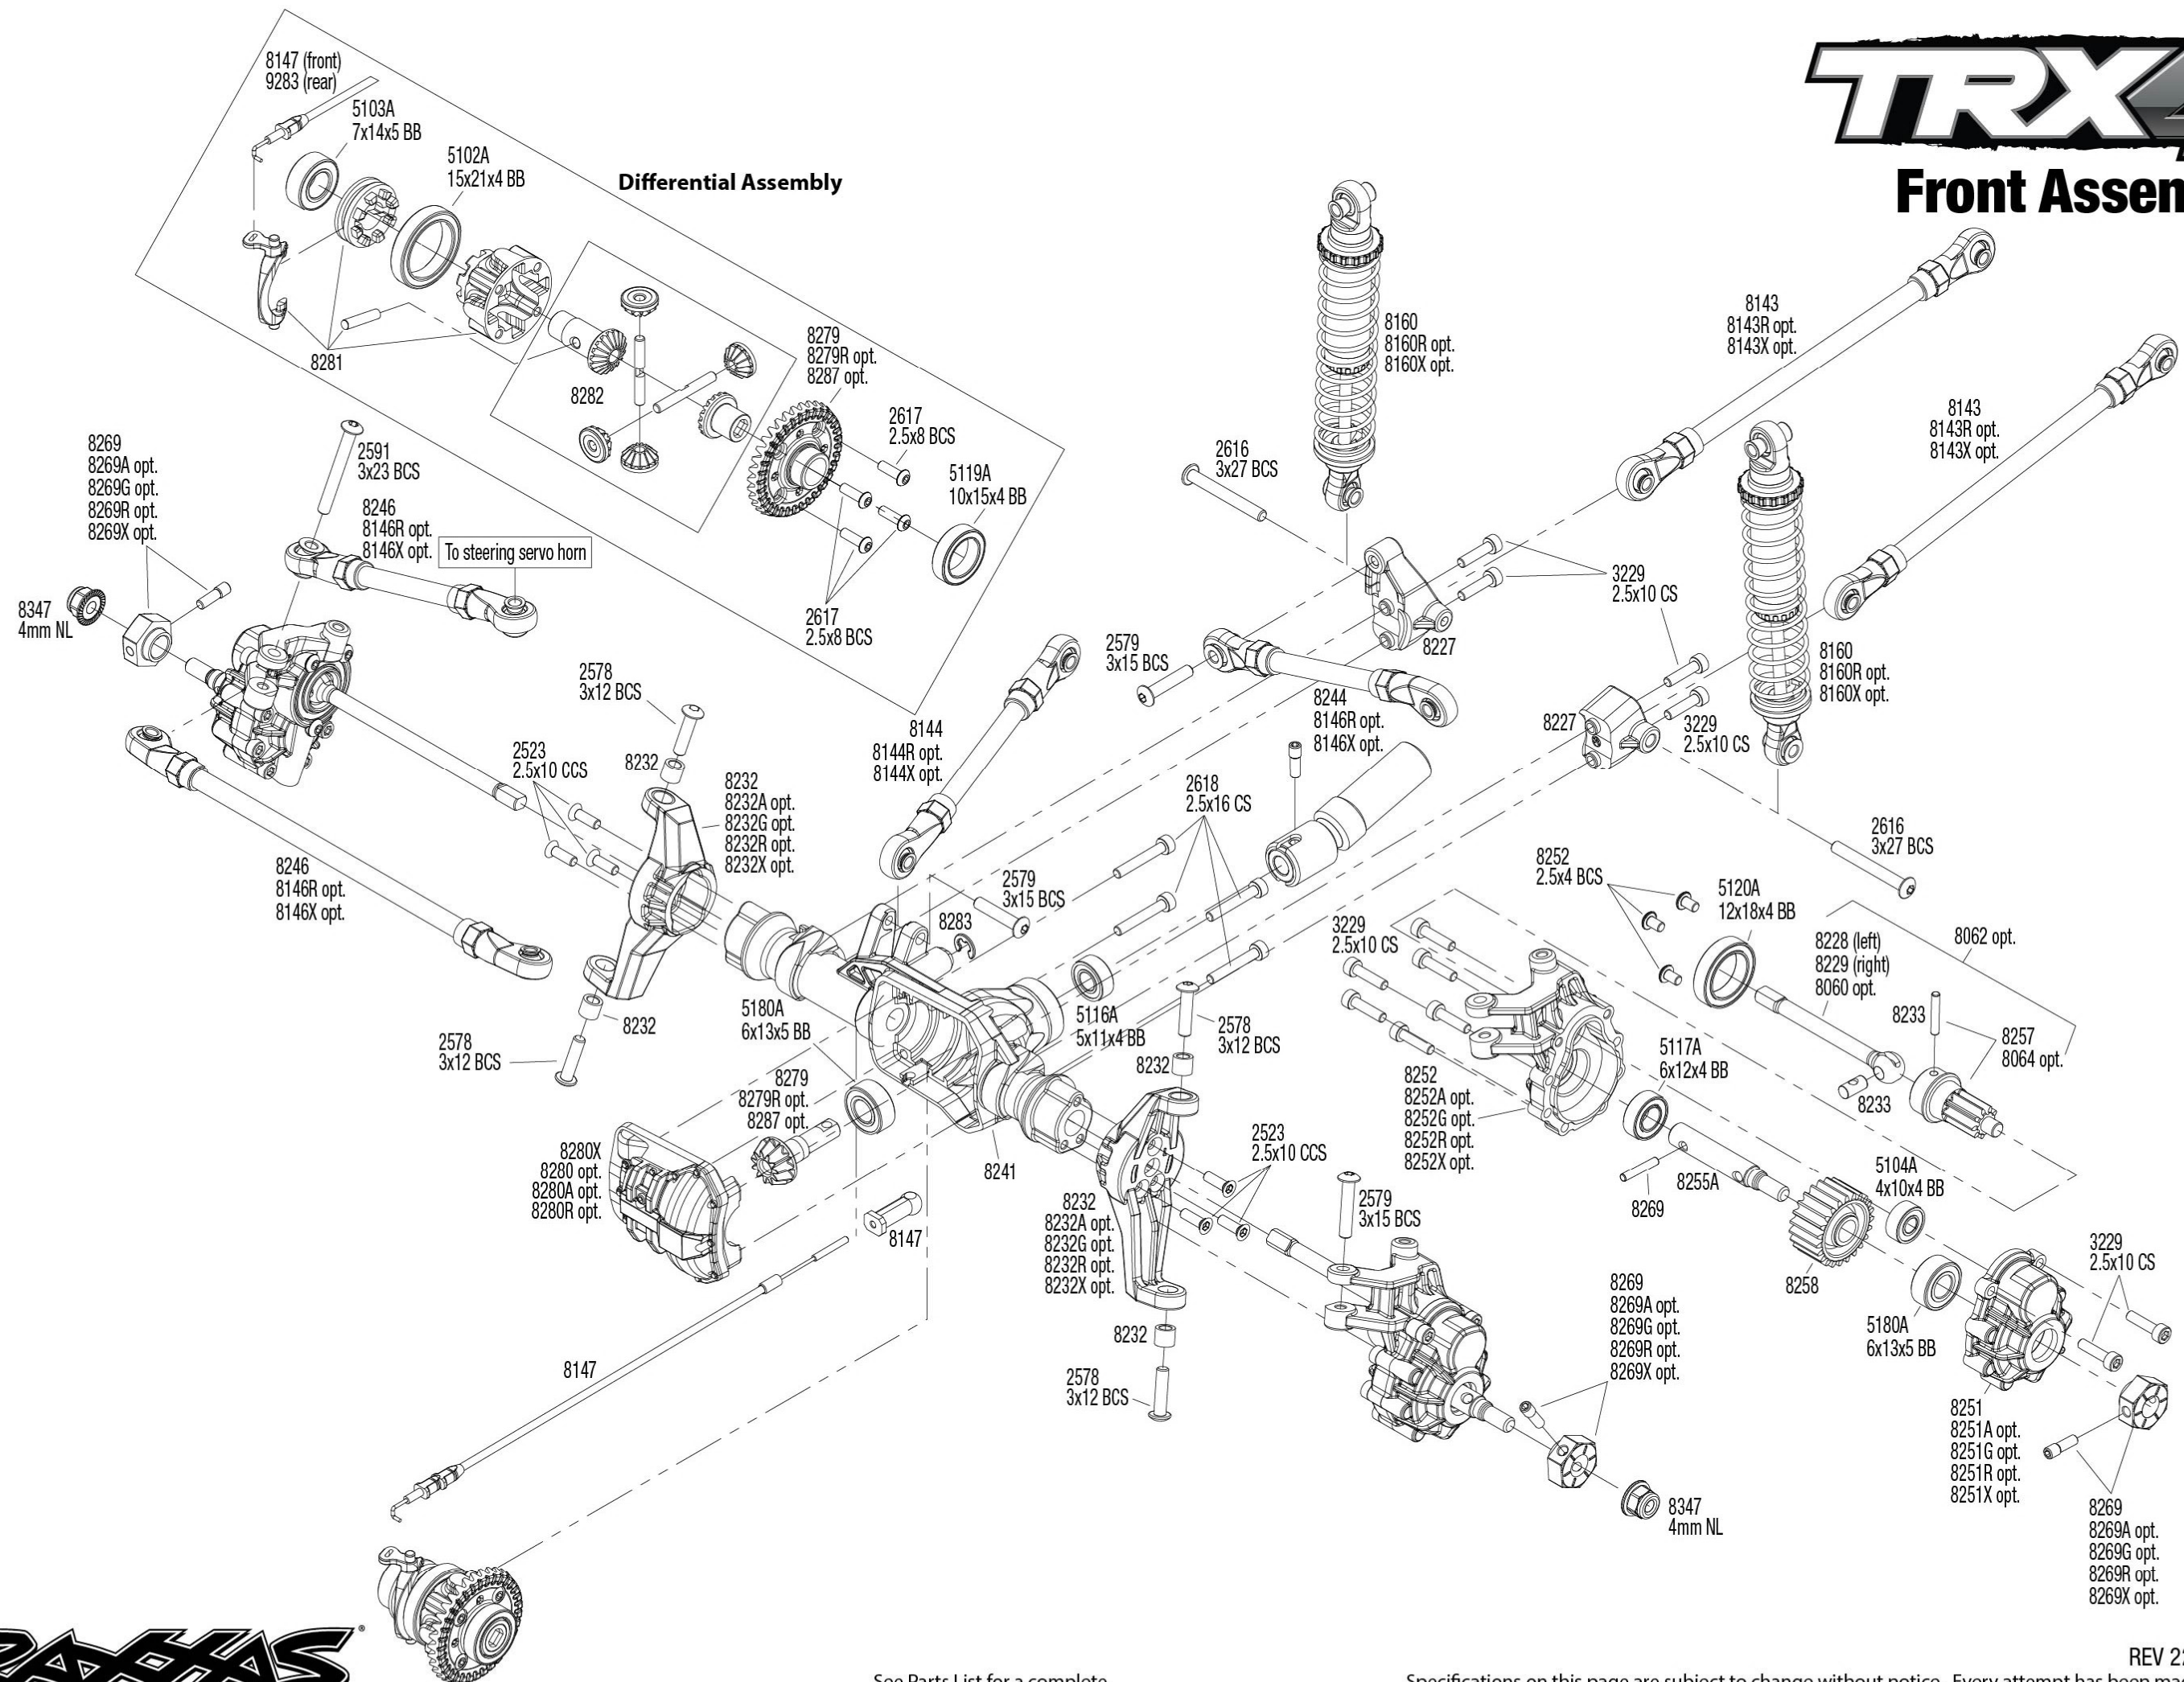

Shock Assembly

TRX4[®]

Front Assembly

See Parts List for a complete listing of optional accessories.

Specifications on this page are subject to change without notice. Every attempt has been made to ensure the accuracy of this drawing; however, Traxxas cannot be held responsible for typographical or other errors.

REV 221212-R00

Link Dimensions

Modular Assembly

See Parts List for a complete listing of optional accessories.

Specifications on this page are subject to change without notice. Every attempt has been made to ensure the accuracy of this drawing; however, Traxxas cannot be held responsible for typographical or other errors.