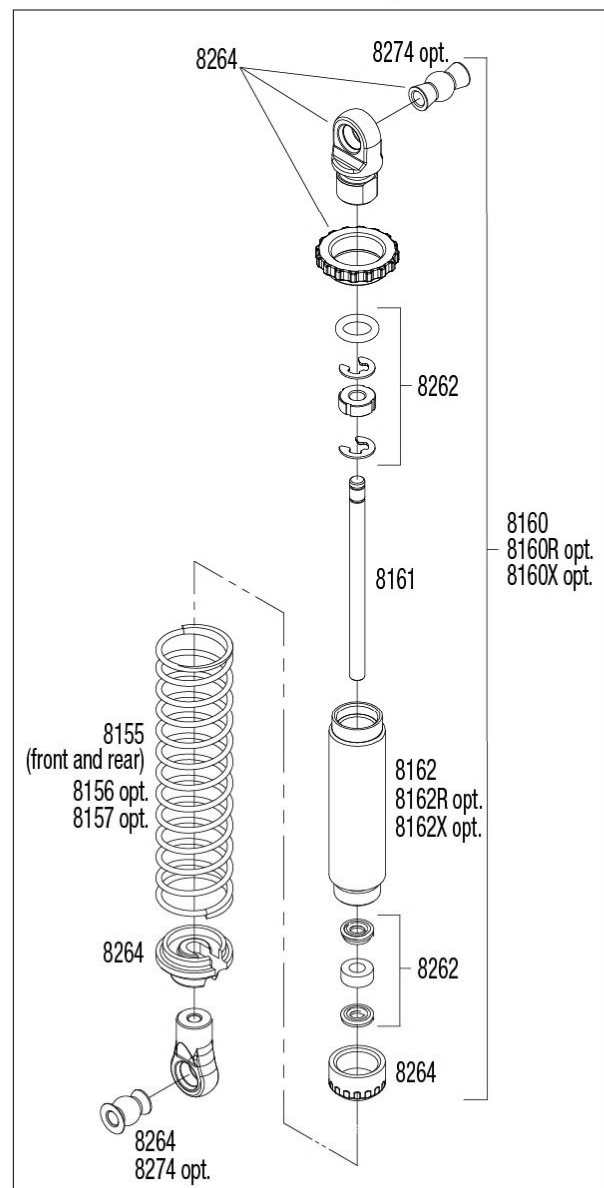

Shock Assembly

TRX4[®]

Front Assembly

See Parts List for a complete listing of optional accessories.

Specifications on this page are subject to change without notice. Every attempt has been made to ensure the accuracy of this drawing; however, Traxxas cannot be held responsible for typographical or other errors.

REV 221212-R00

Link Dimensions

Modular Assembly

See Parts List for a complete listing of optional accessories.

Specifications on this page are subject to change without notice. Every attempt has been made to ensure the accuracy of this drawing; however, Traxxas cannot be held responsible for typographical or other errors.