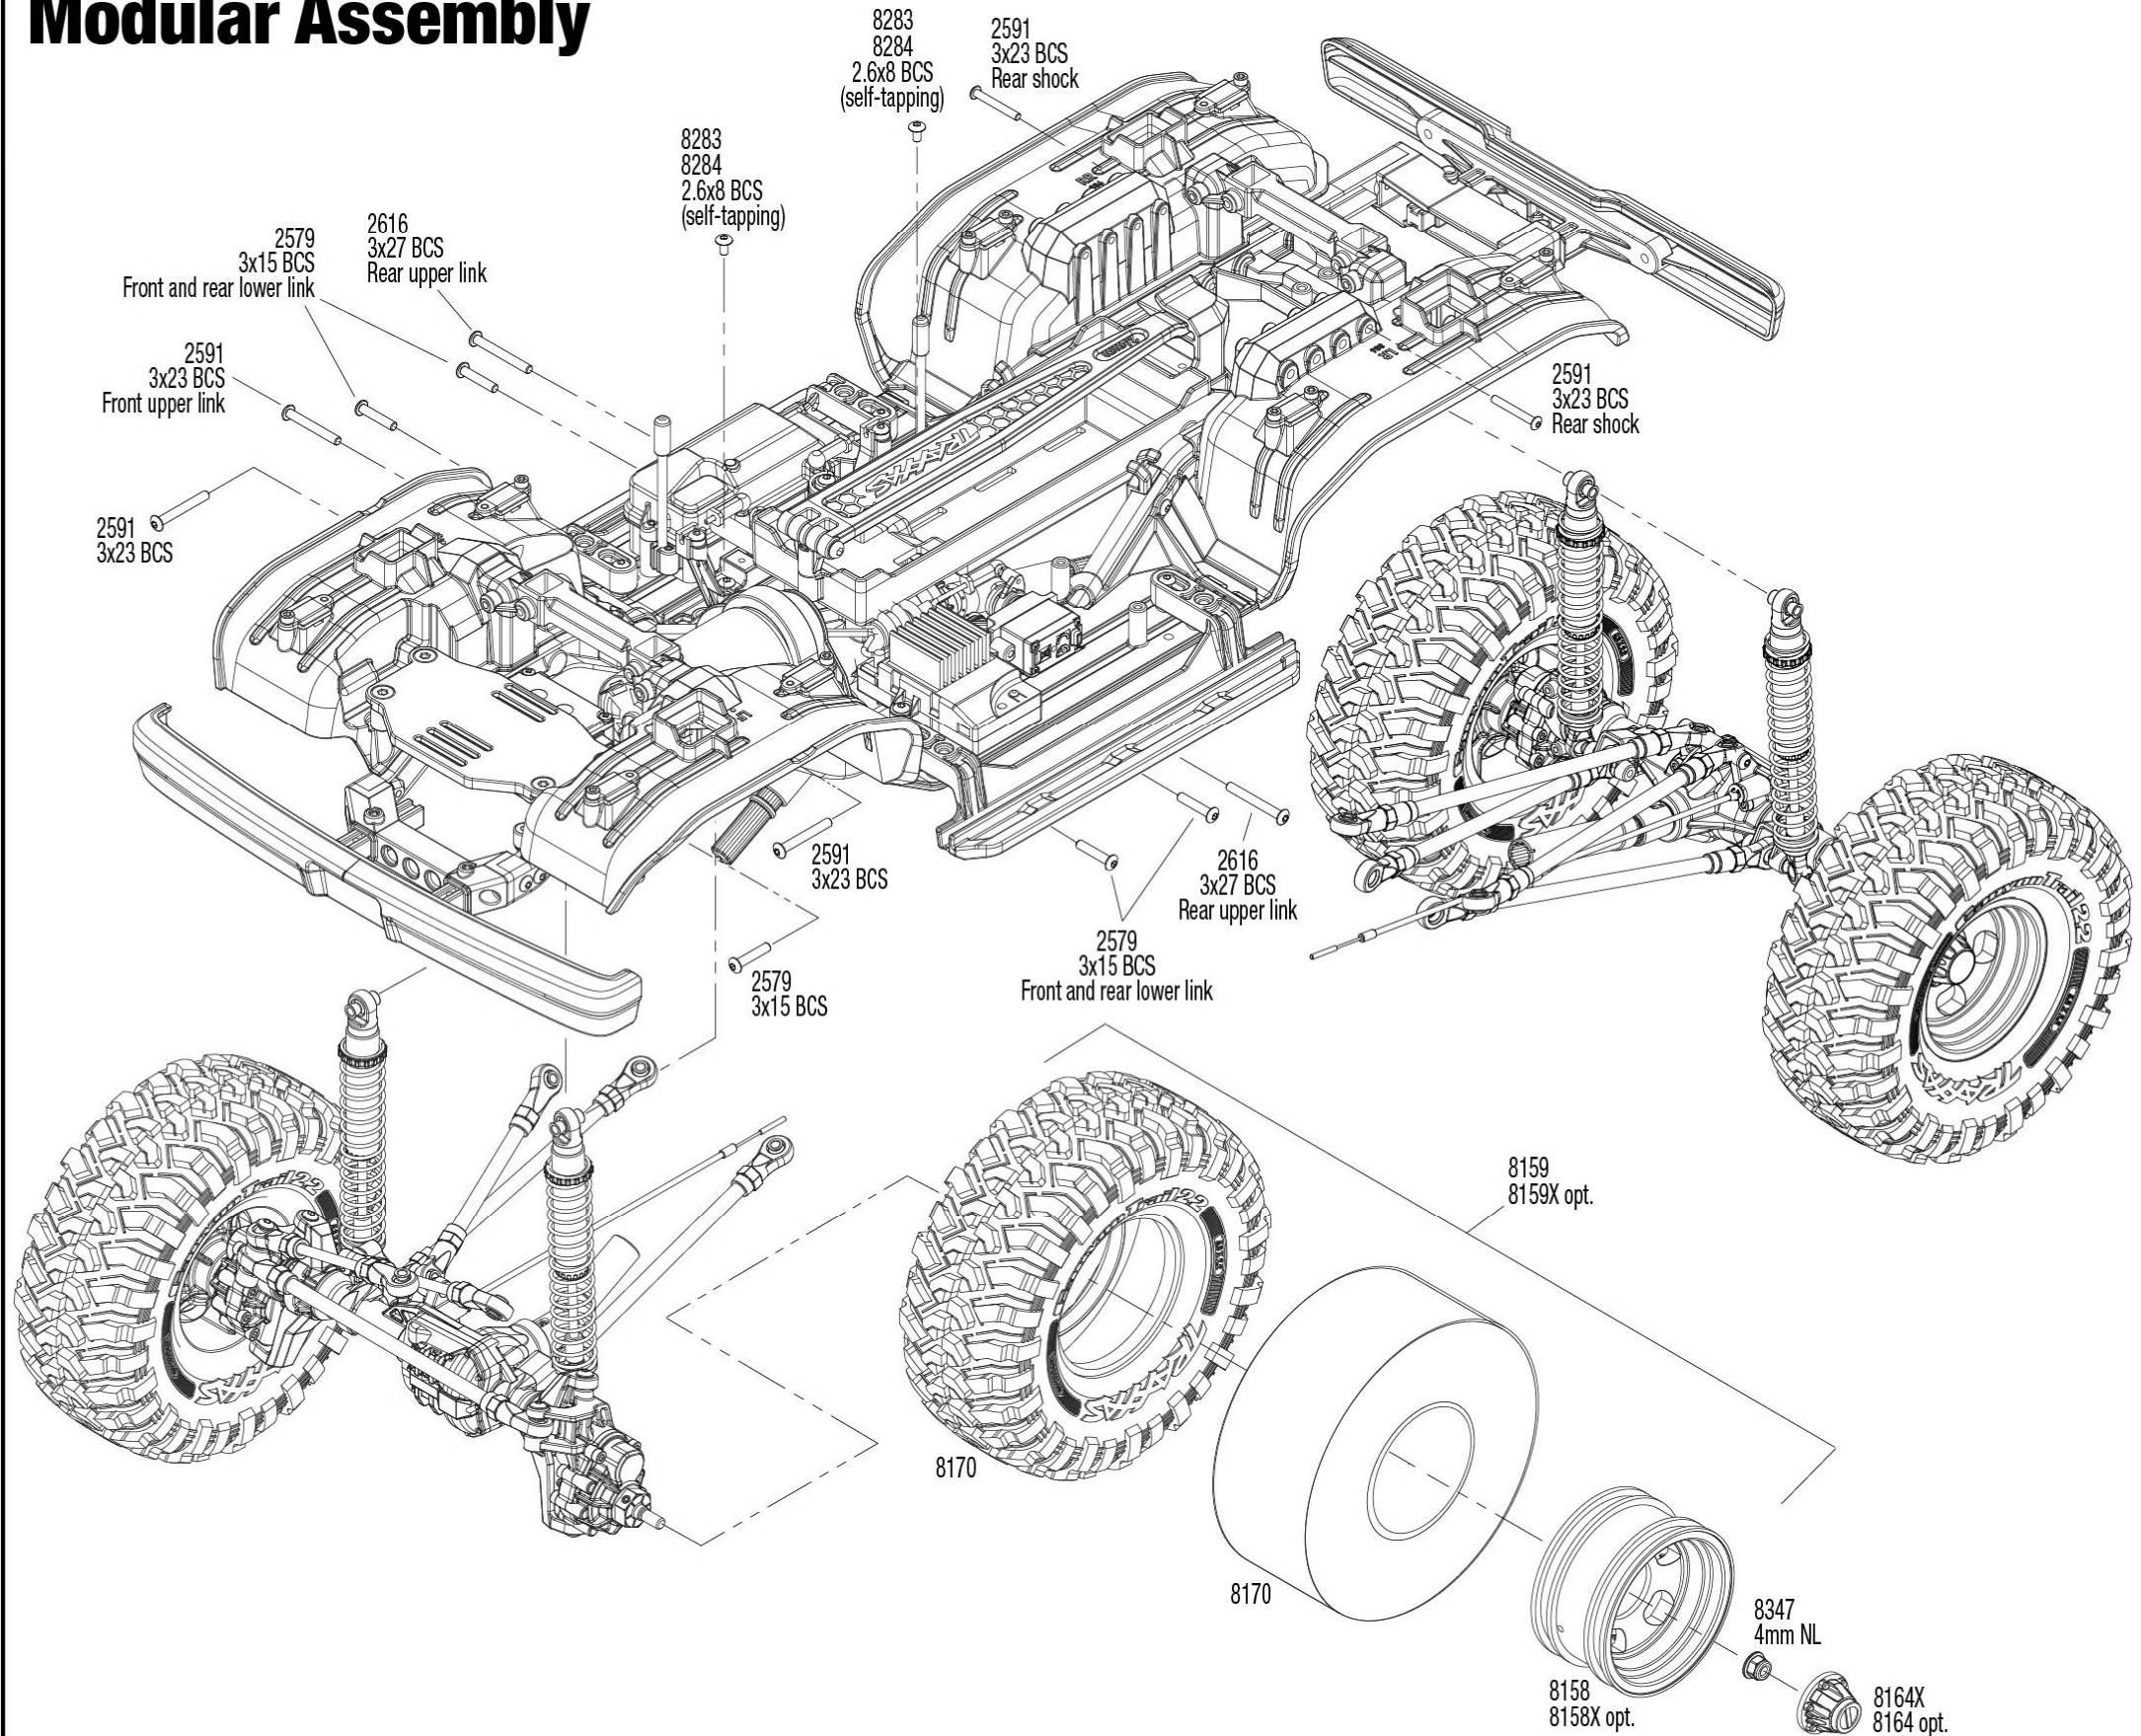

Shock Assembly

TRX4[®]

Front Assembly

See Parts List for a complete listing of optional accessories.

Specifications on this page are subject to change without notice. Every attempt has been made to ensure the accuracy of this drawing; however, Traxxas cannot be held responsible for typographical or other errors.

REV 221212-R00

Link Dimensions

Modular Assembly

See Parts List for a complete listing of optional accessories.

Specifications on this page are subject to change without notice. Every attempt has been made to ensure the accuracy of this drawing; however, Traxxas cannot be held responsible for typographical or other errors.