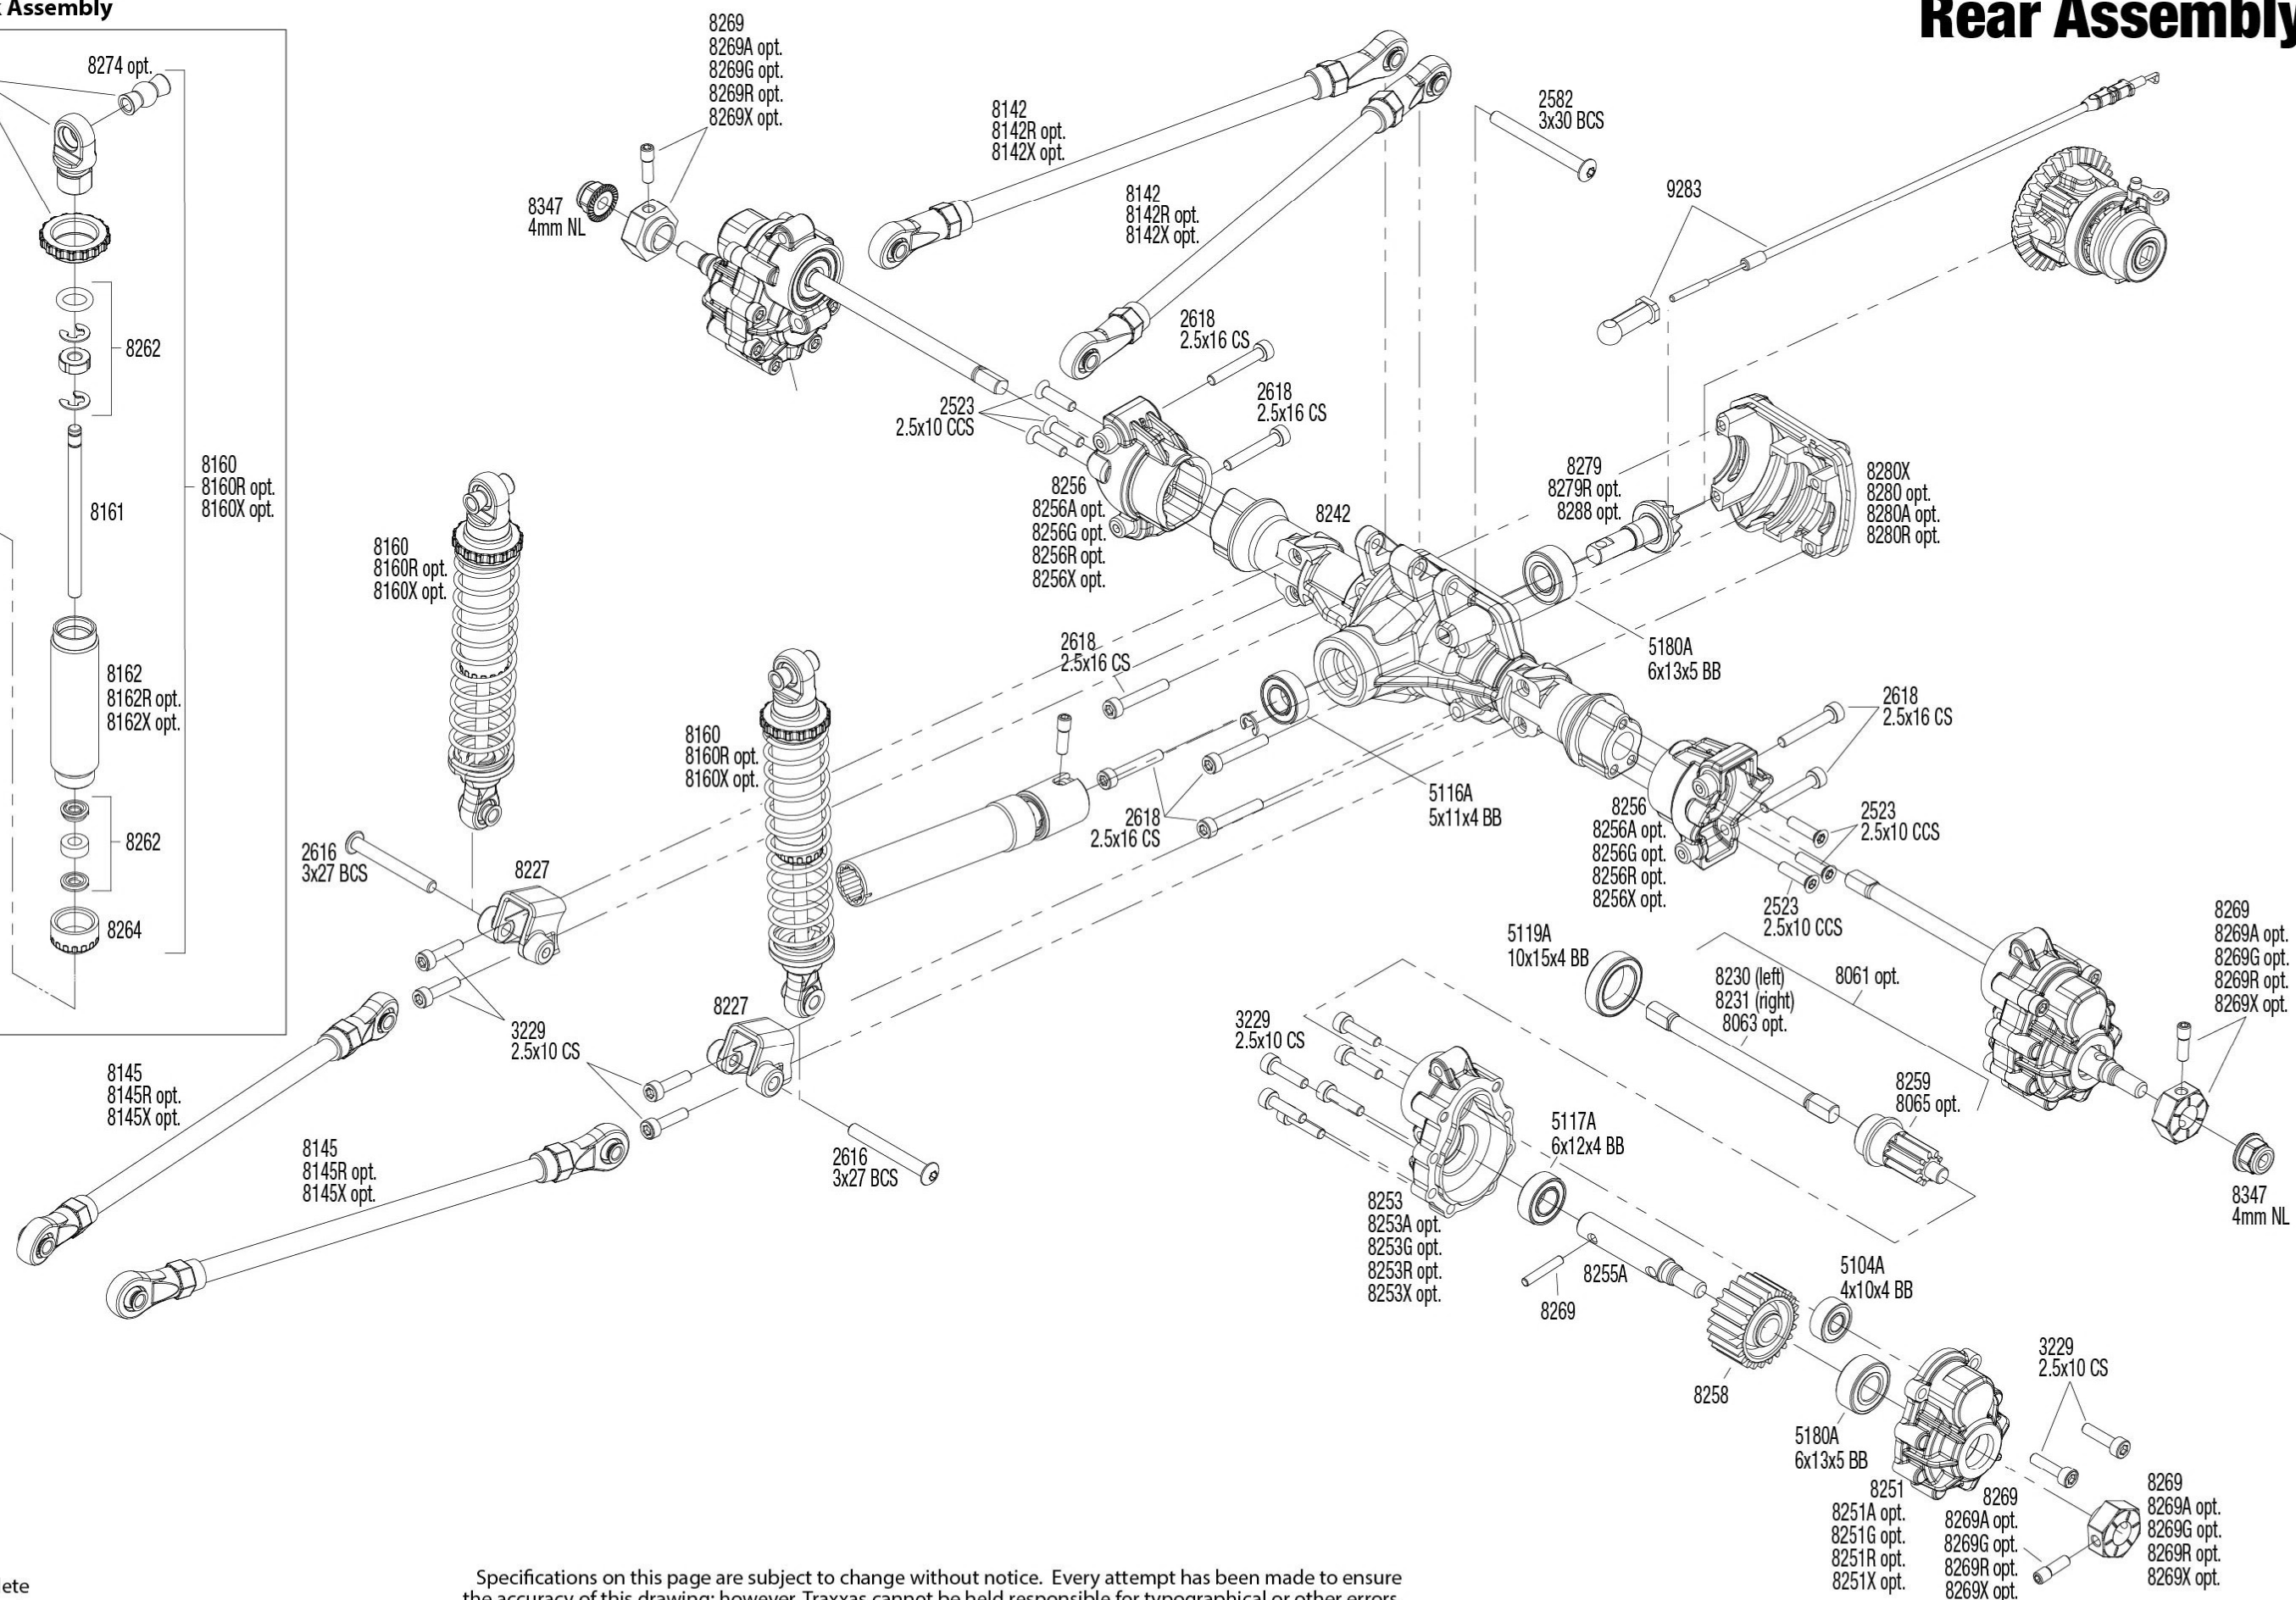

Shock Assembly

TRX4[®]

Front Assembly

See Parts List for a complete listing of optional accessories.

Specifications on this page are subject to change without notice. Every attempt has been made to ensure the accuracy of this drawing; however, Traxxas cannot be held responsible for typographical or other errors.

REV 221212-R00

Link Dimensions

Modular Assembly

See Parts List for a complete listing of optional accessories.

Specifications on this page are subject to change without notice. Every attempt has been made to ensure the accuracy of this drawing; however, Traxxas cannot be held responsible for typographical or other errors.