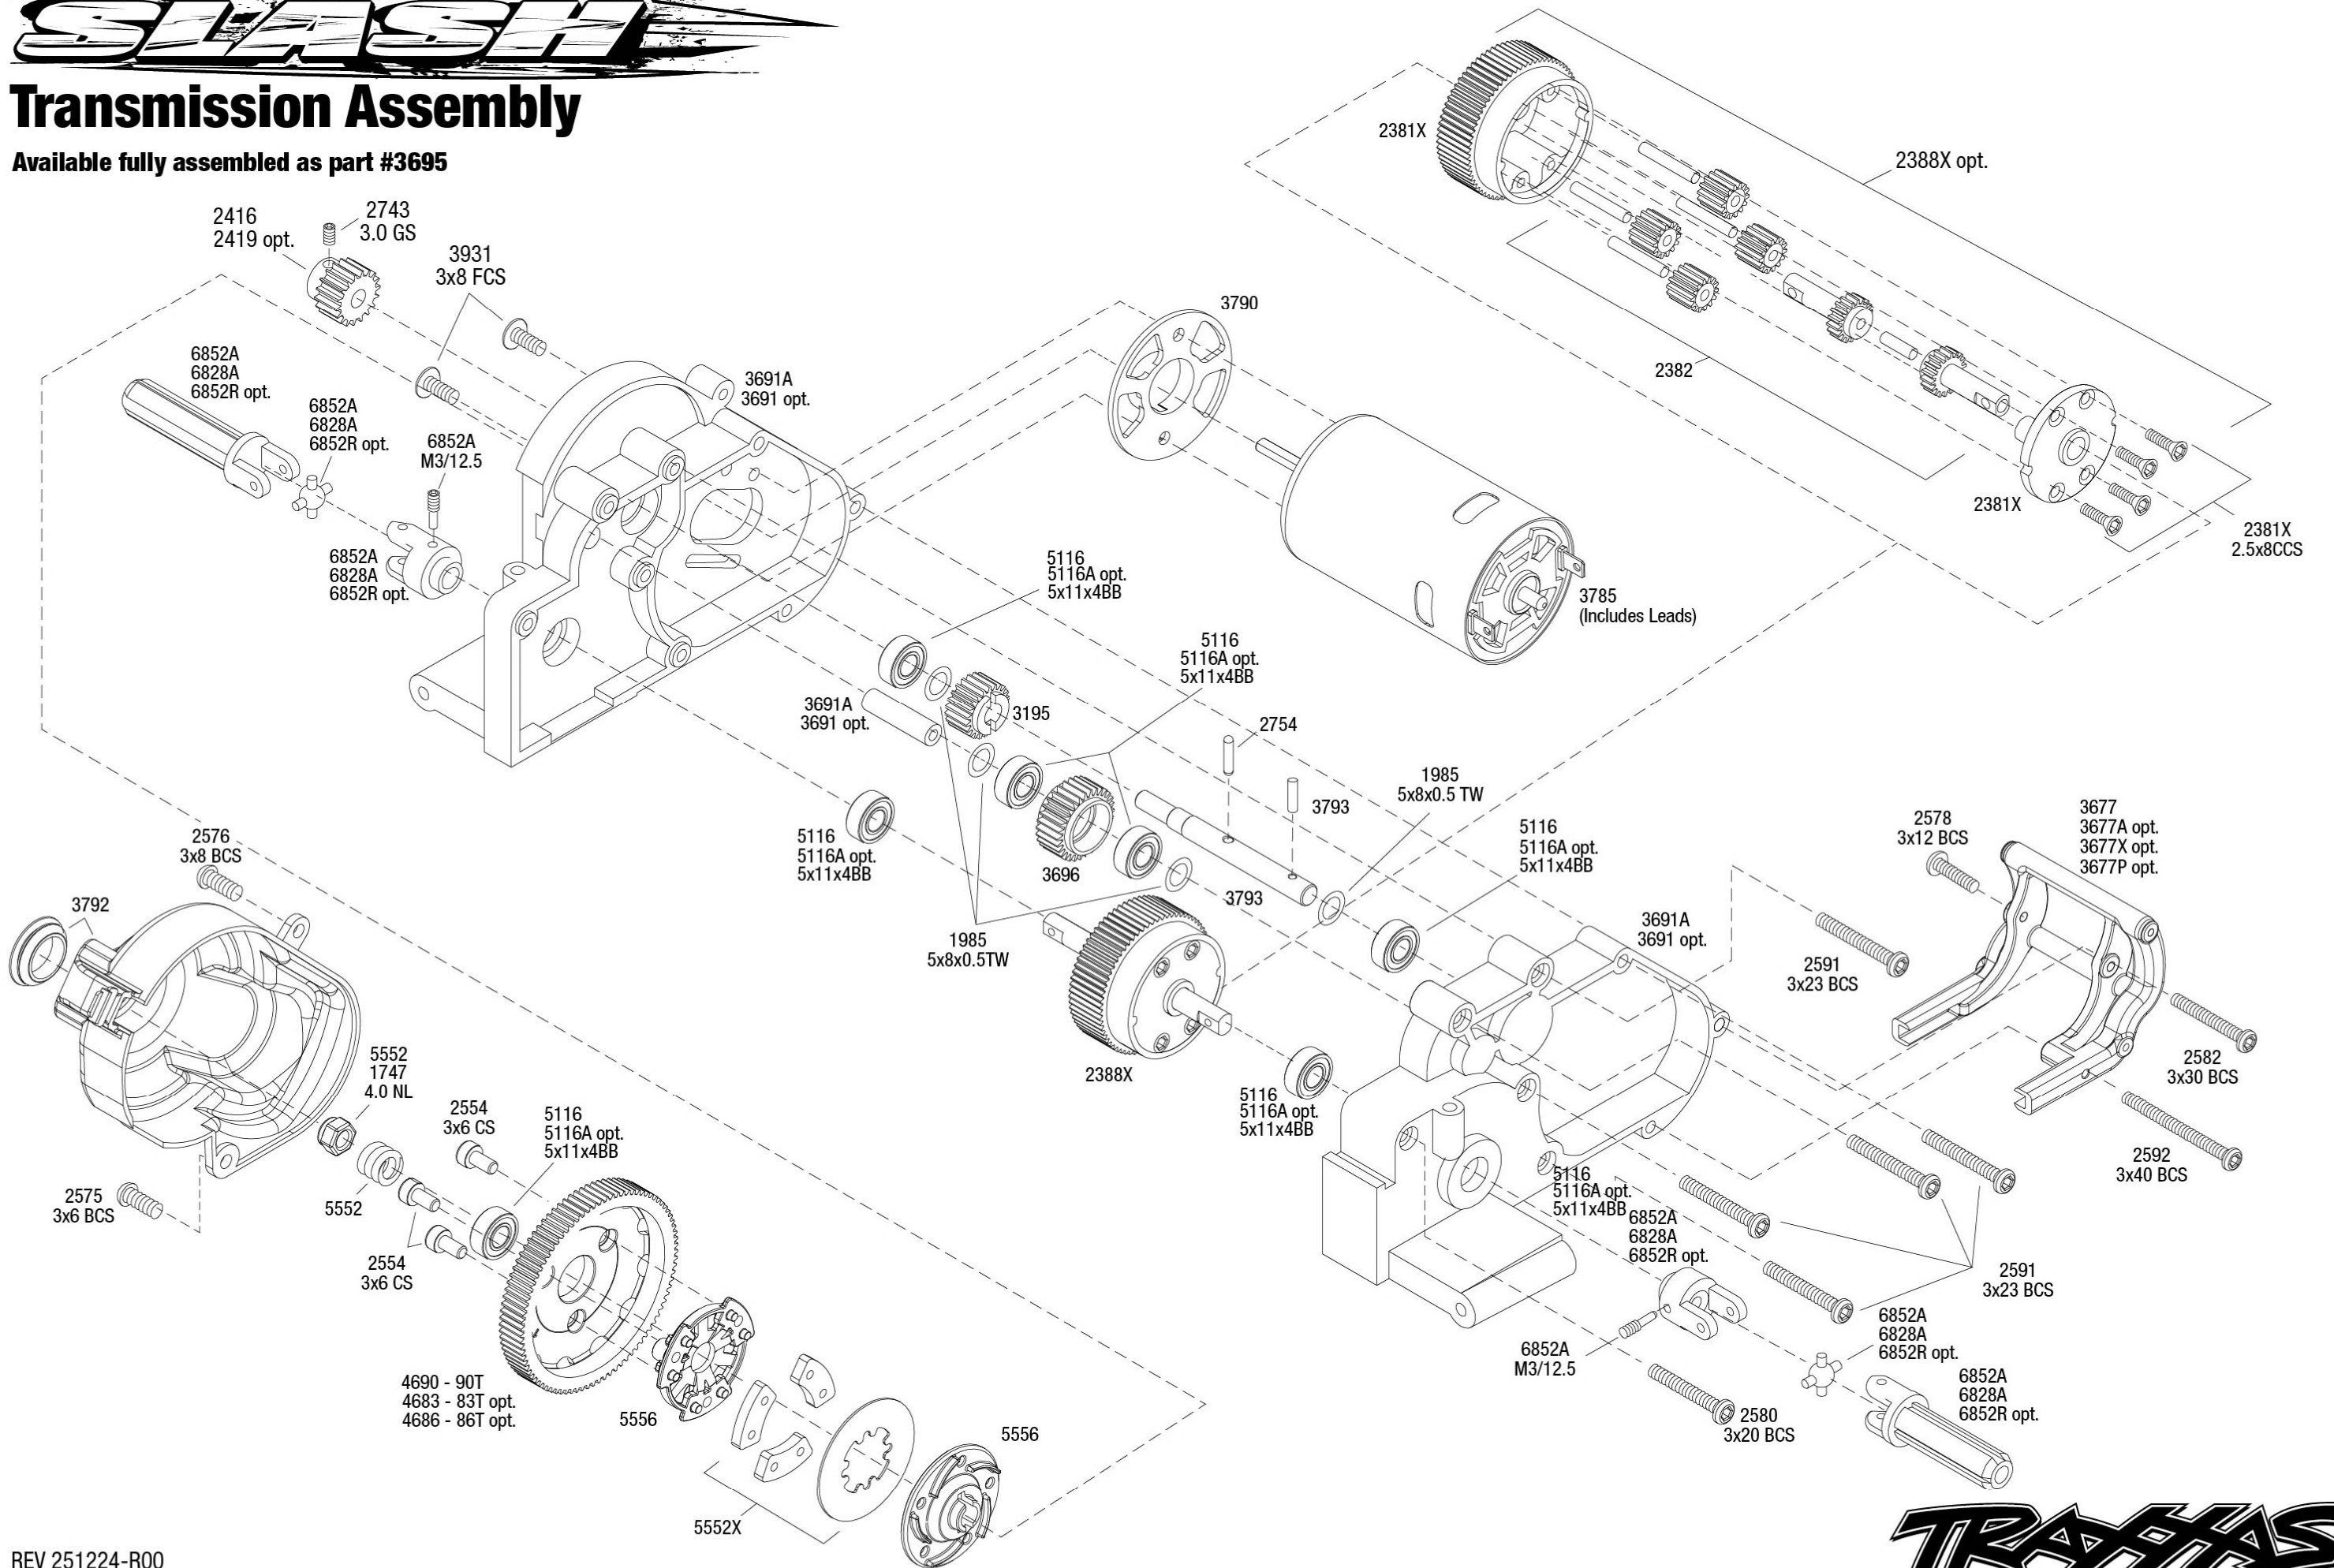

Transmission Assembly

Available fully assembled as part #3695

REV 251224-R00

See Parts List for a complete listing of optional accessories.

Specifications on this page are subject to change without notice. Every attempt has been made to ensure the accuracy of this drawing; however, Traxxas cannot be held responsible for typographical or other errors.