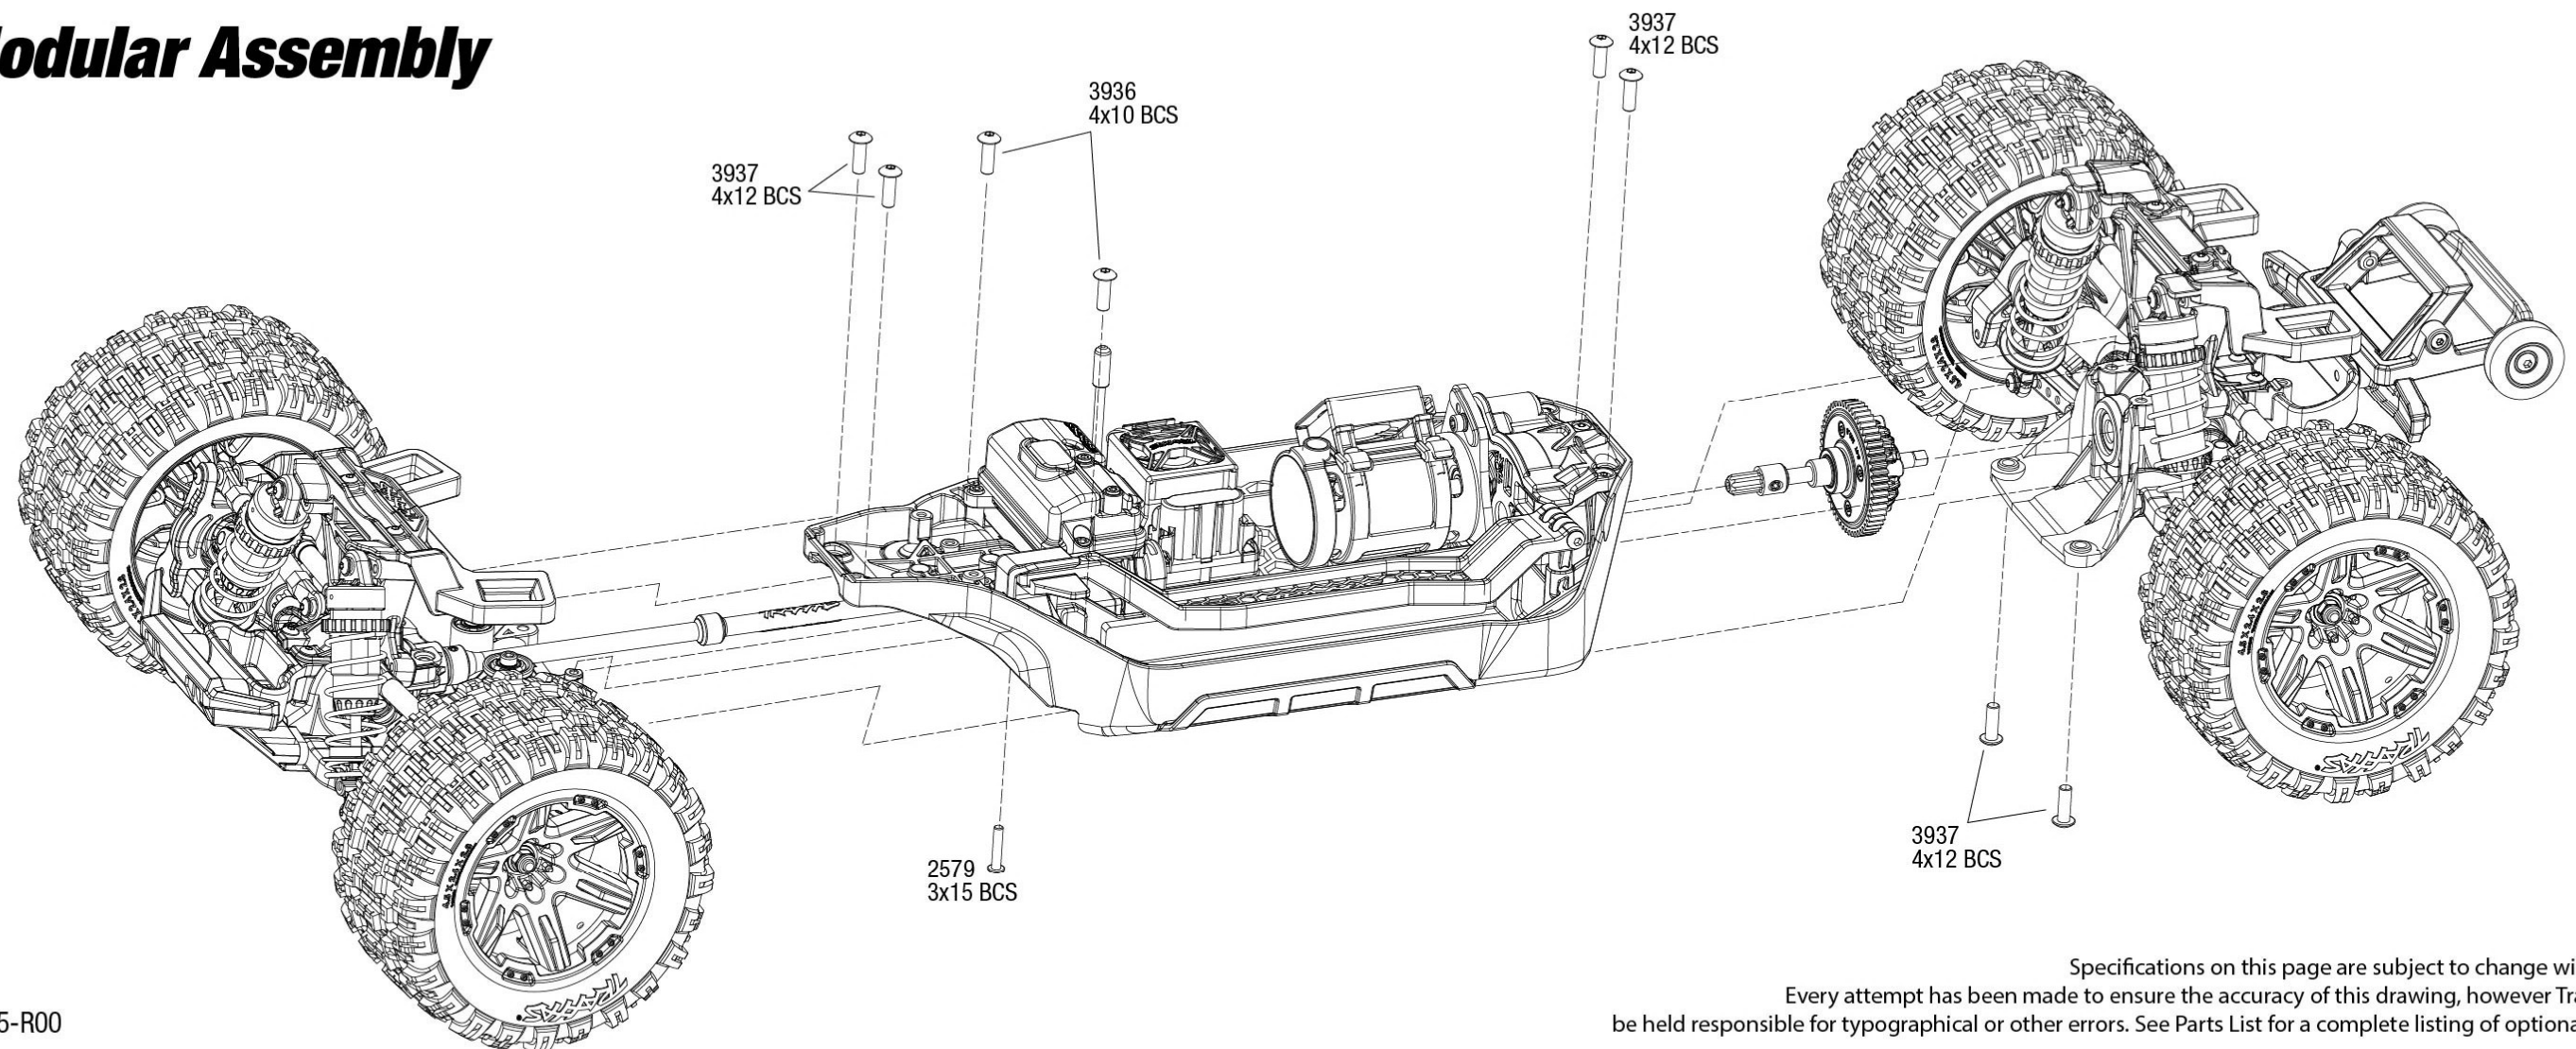

Driveshafts

Modular Assembly

RUSTLER 4x4

BRUSHLESS

Transmission Assembly

See Parts List for a complete listing of optional accessories.

Specifications on this page are subject to change without notice. Every attempt has been made to ensure the accuracy of this drawing; however, Traxxas cannot be held responsible for typographical or other errors.

REV 260515-R00

Body Assembly