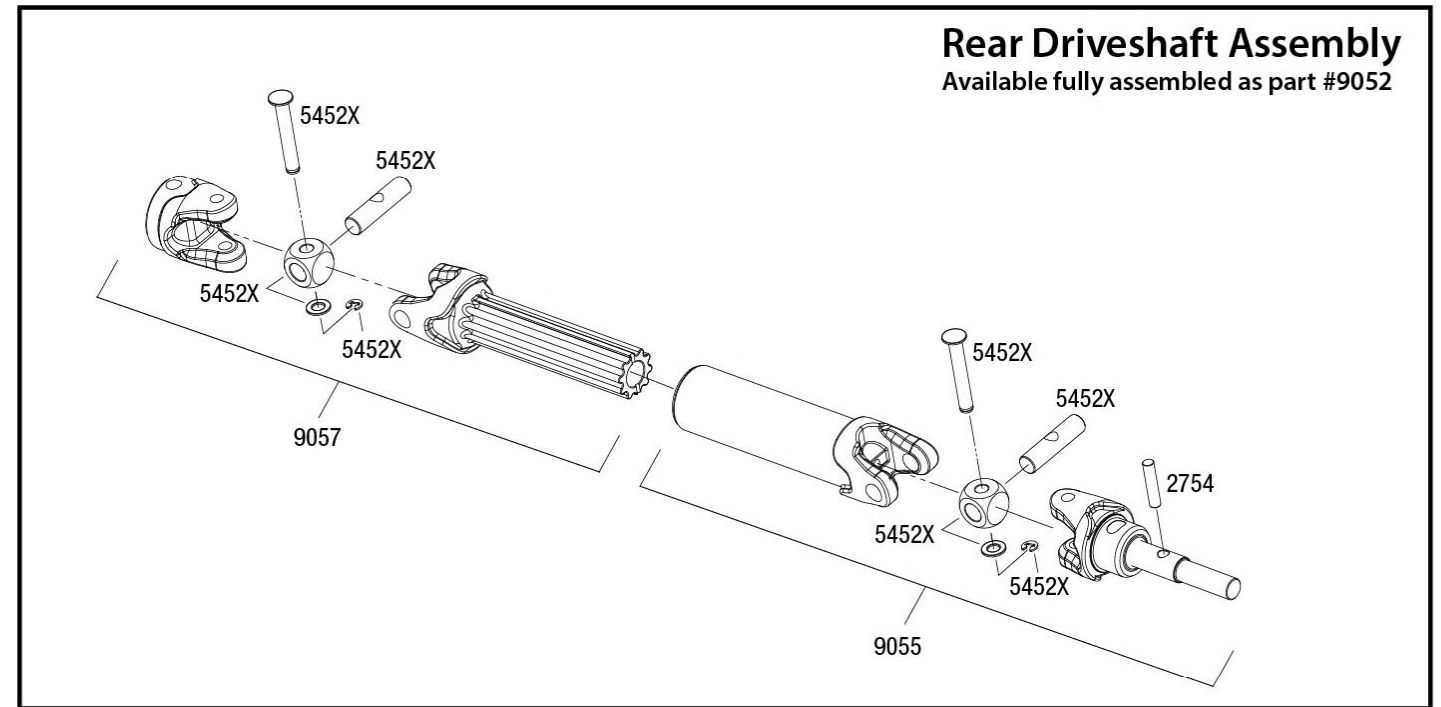

Driveshafts

Modular Assembly

RUSTLER 4x4

BRUSHLESS

Transmission Assembly

See Parts List for a complete listing of optional accessories.

Specifications on this page are subject to change without notice. Every attempt has been made to ensure the accuracy of this drawing; however, Traxxas cannot be held responsible for typographical or other errors.

REV 260515-R00

Body Assembly