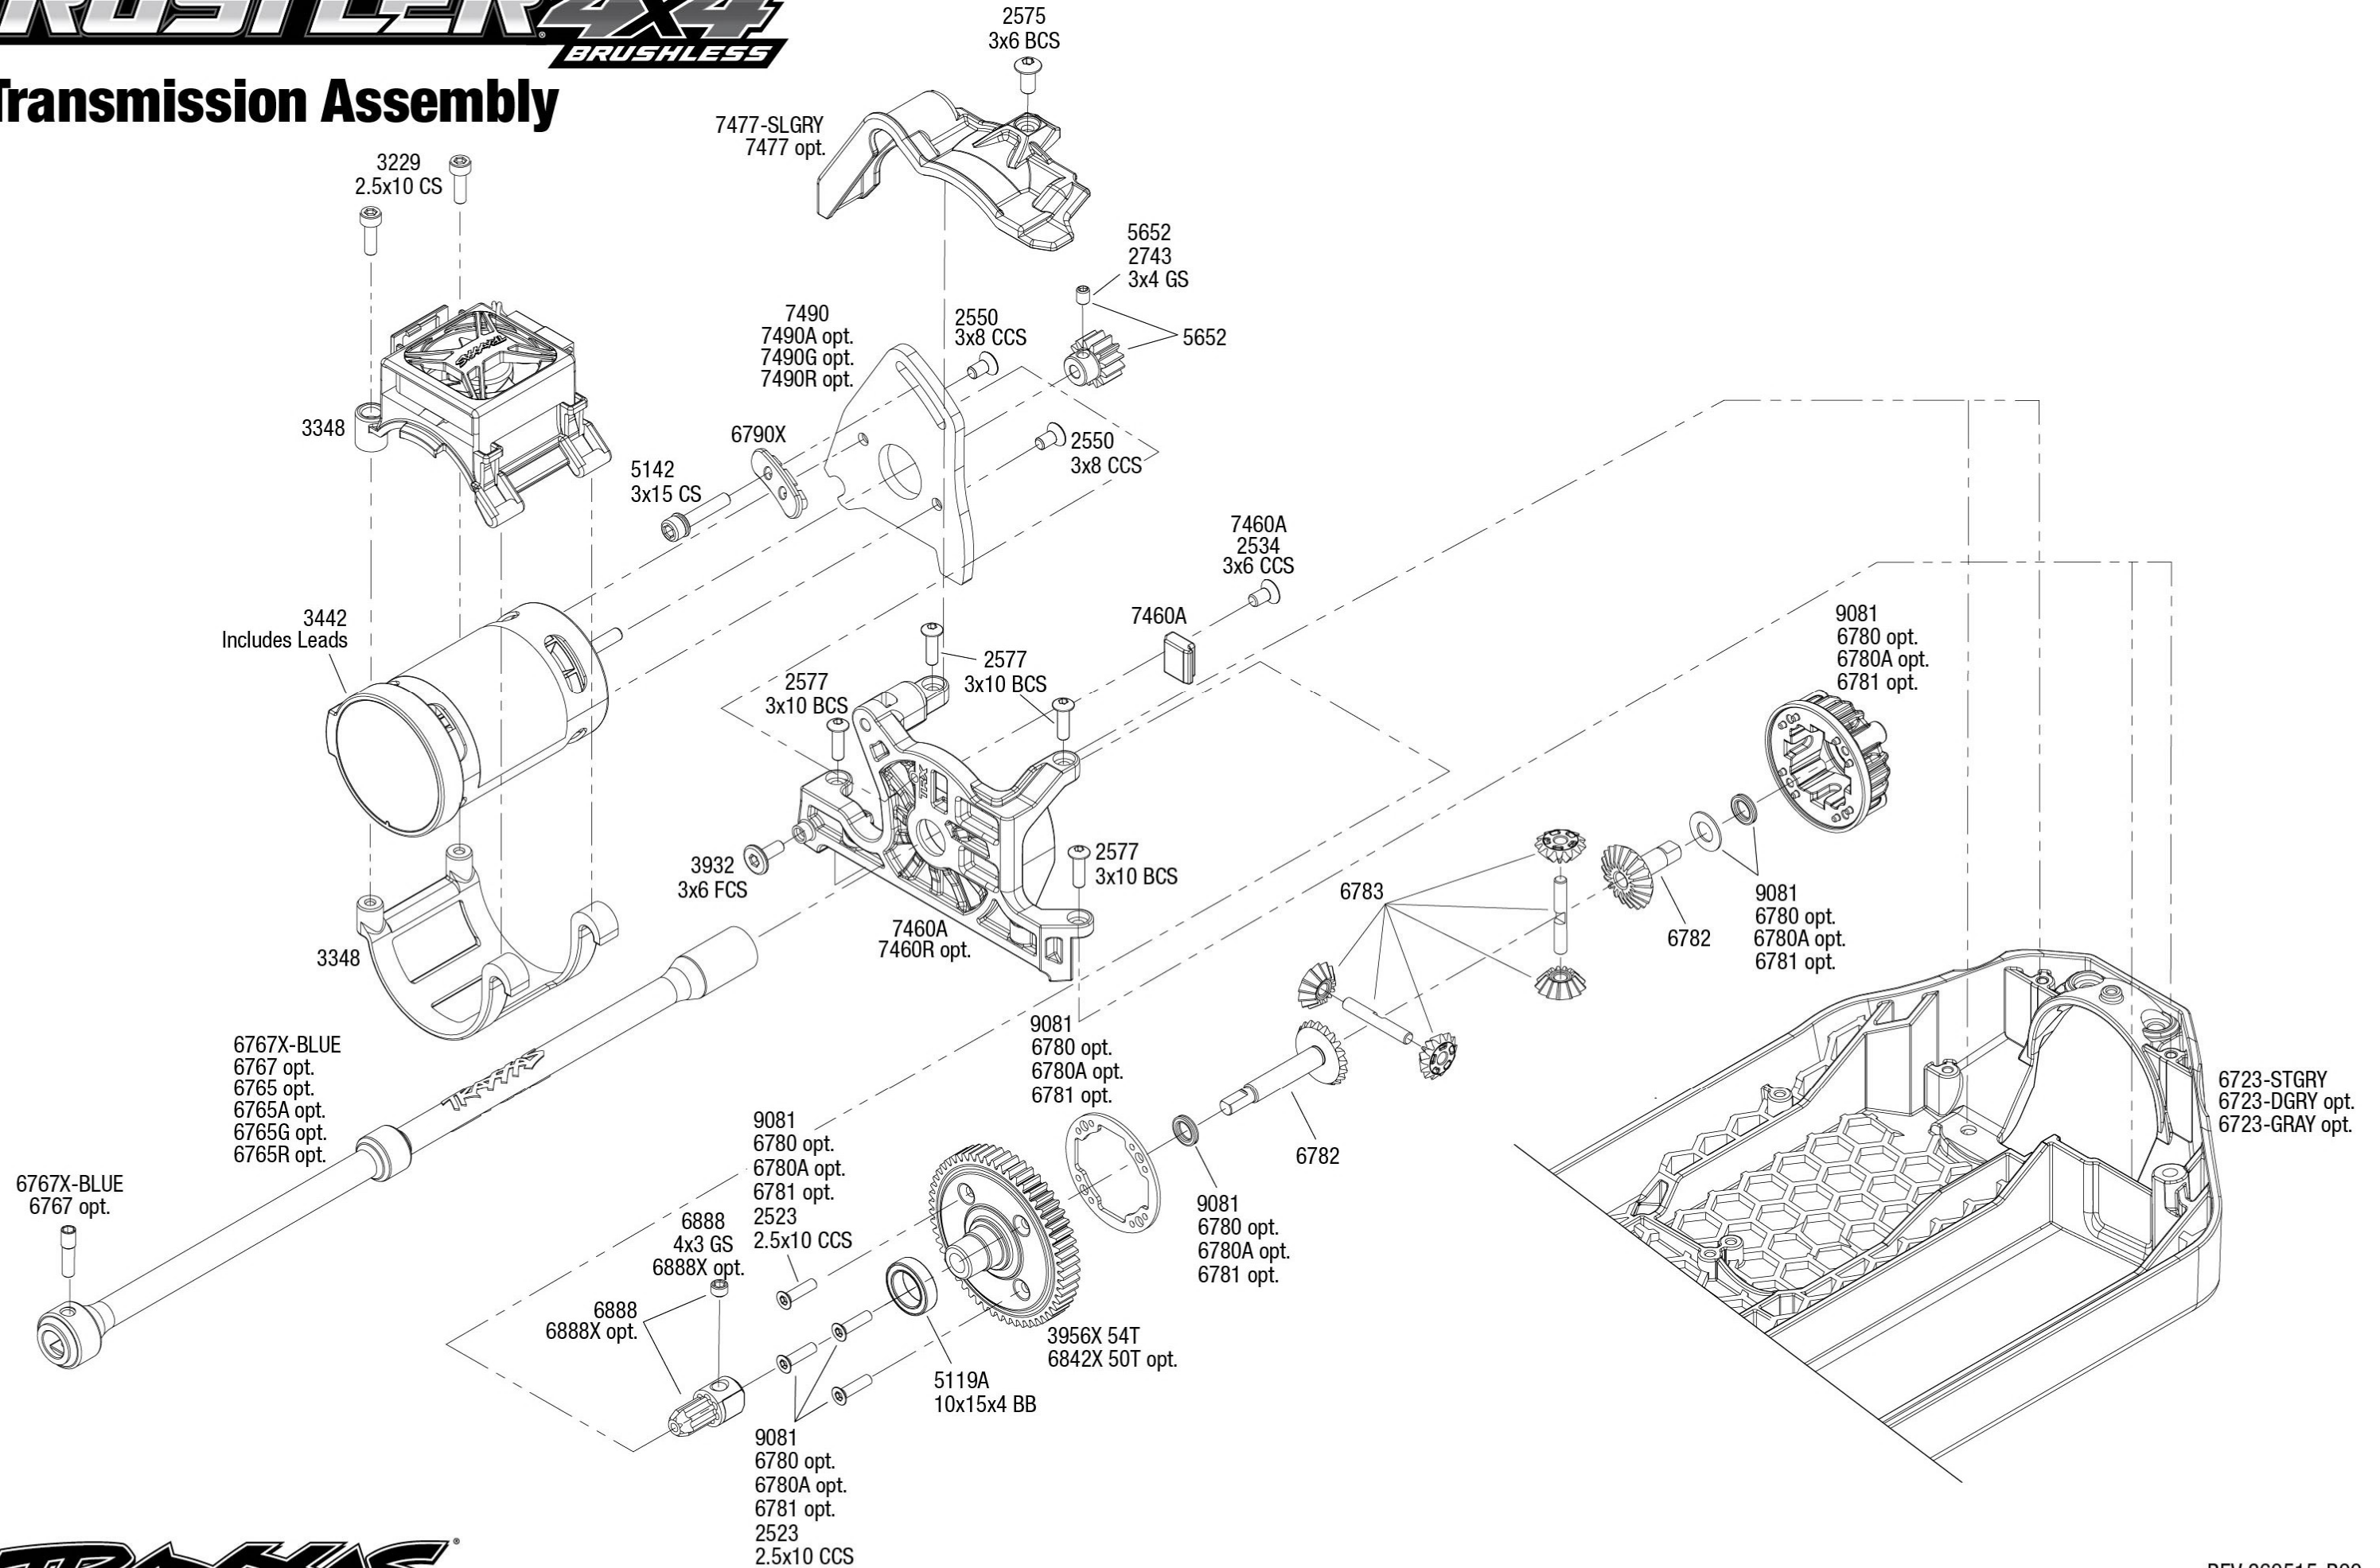

Driveshafts

Modular Assembly

RUSTLER 4x4

BRUSHLESS

Transmission Assembly

See Parts List for a complete listing of optional accessories.

Specifications on this page are subject to change without notice. Every attempt has been made to ensure the accuracy of this drawing; however, Traxxas cannot be held responsible for typographical or other errors.

REV 260515-R00

Body Assembly