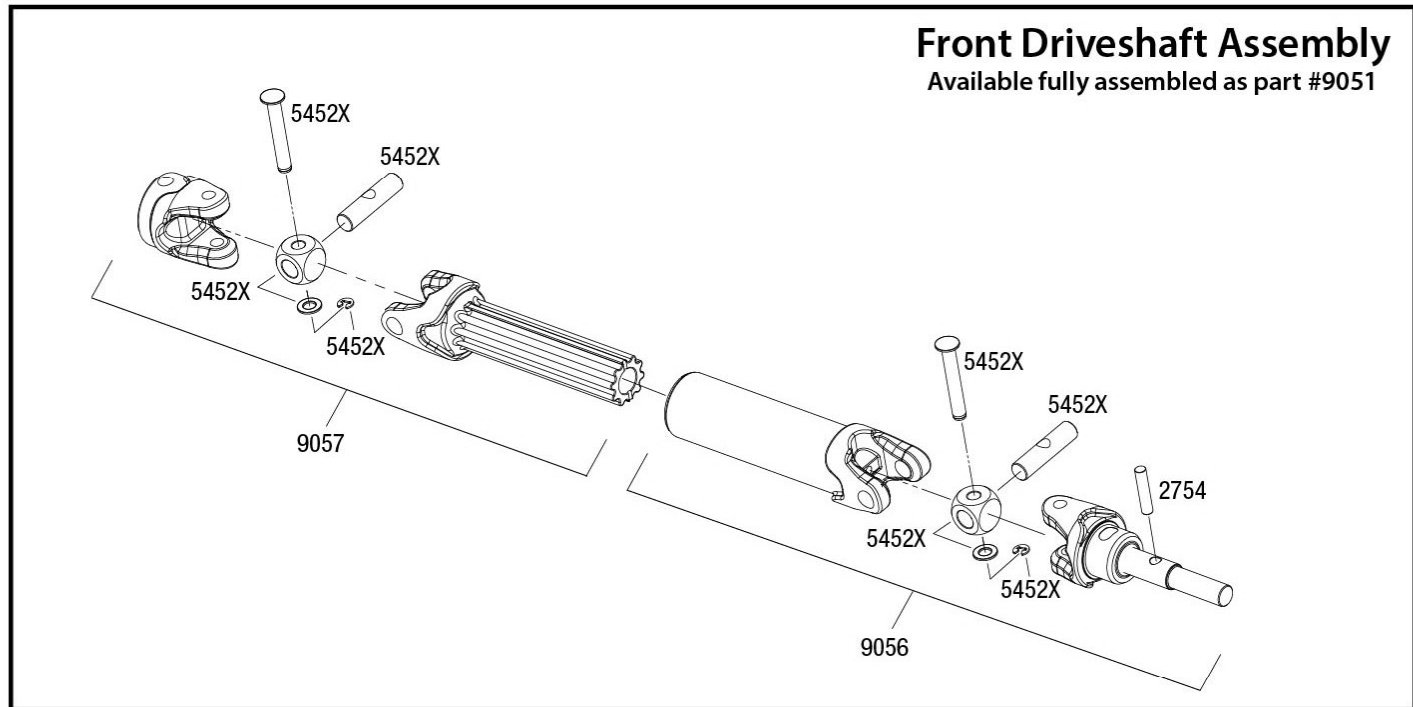

Driveshafts

Modular Assembly

RUSTLER 4x4

BRUSHLESS

Transmission Assembly

See Parts List for a complete listing of optional accessories.

Specifications on this page are subject to change without notice. Every attempt has been made to ensure the accuracy of this drawing; however, Traxxas cannot be held responsible for typographical or other errors.

REV 260515-R00

Body Assembly