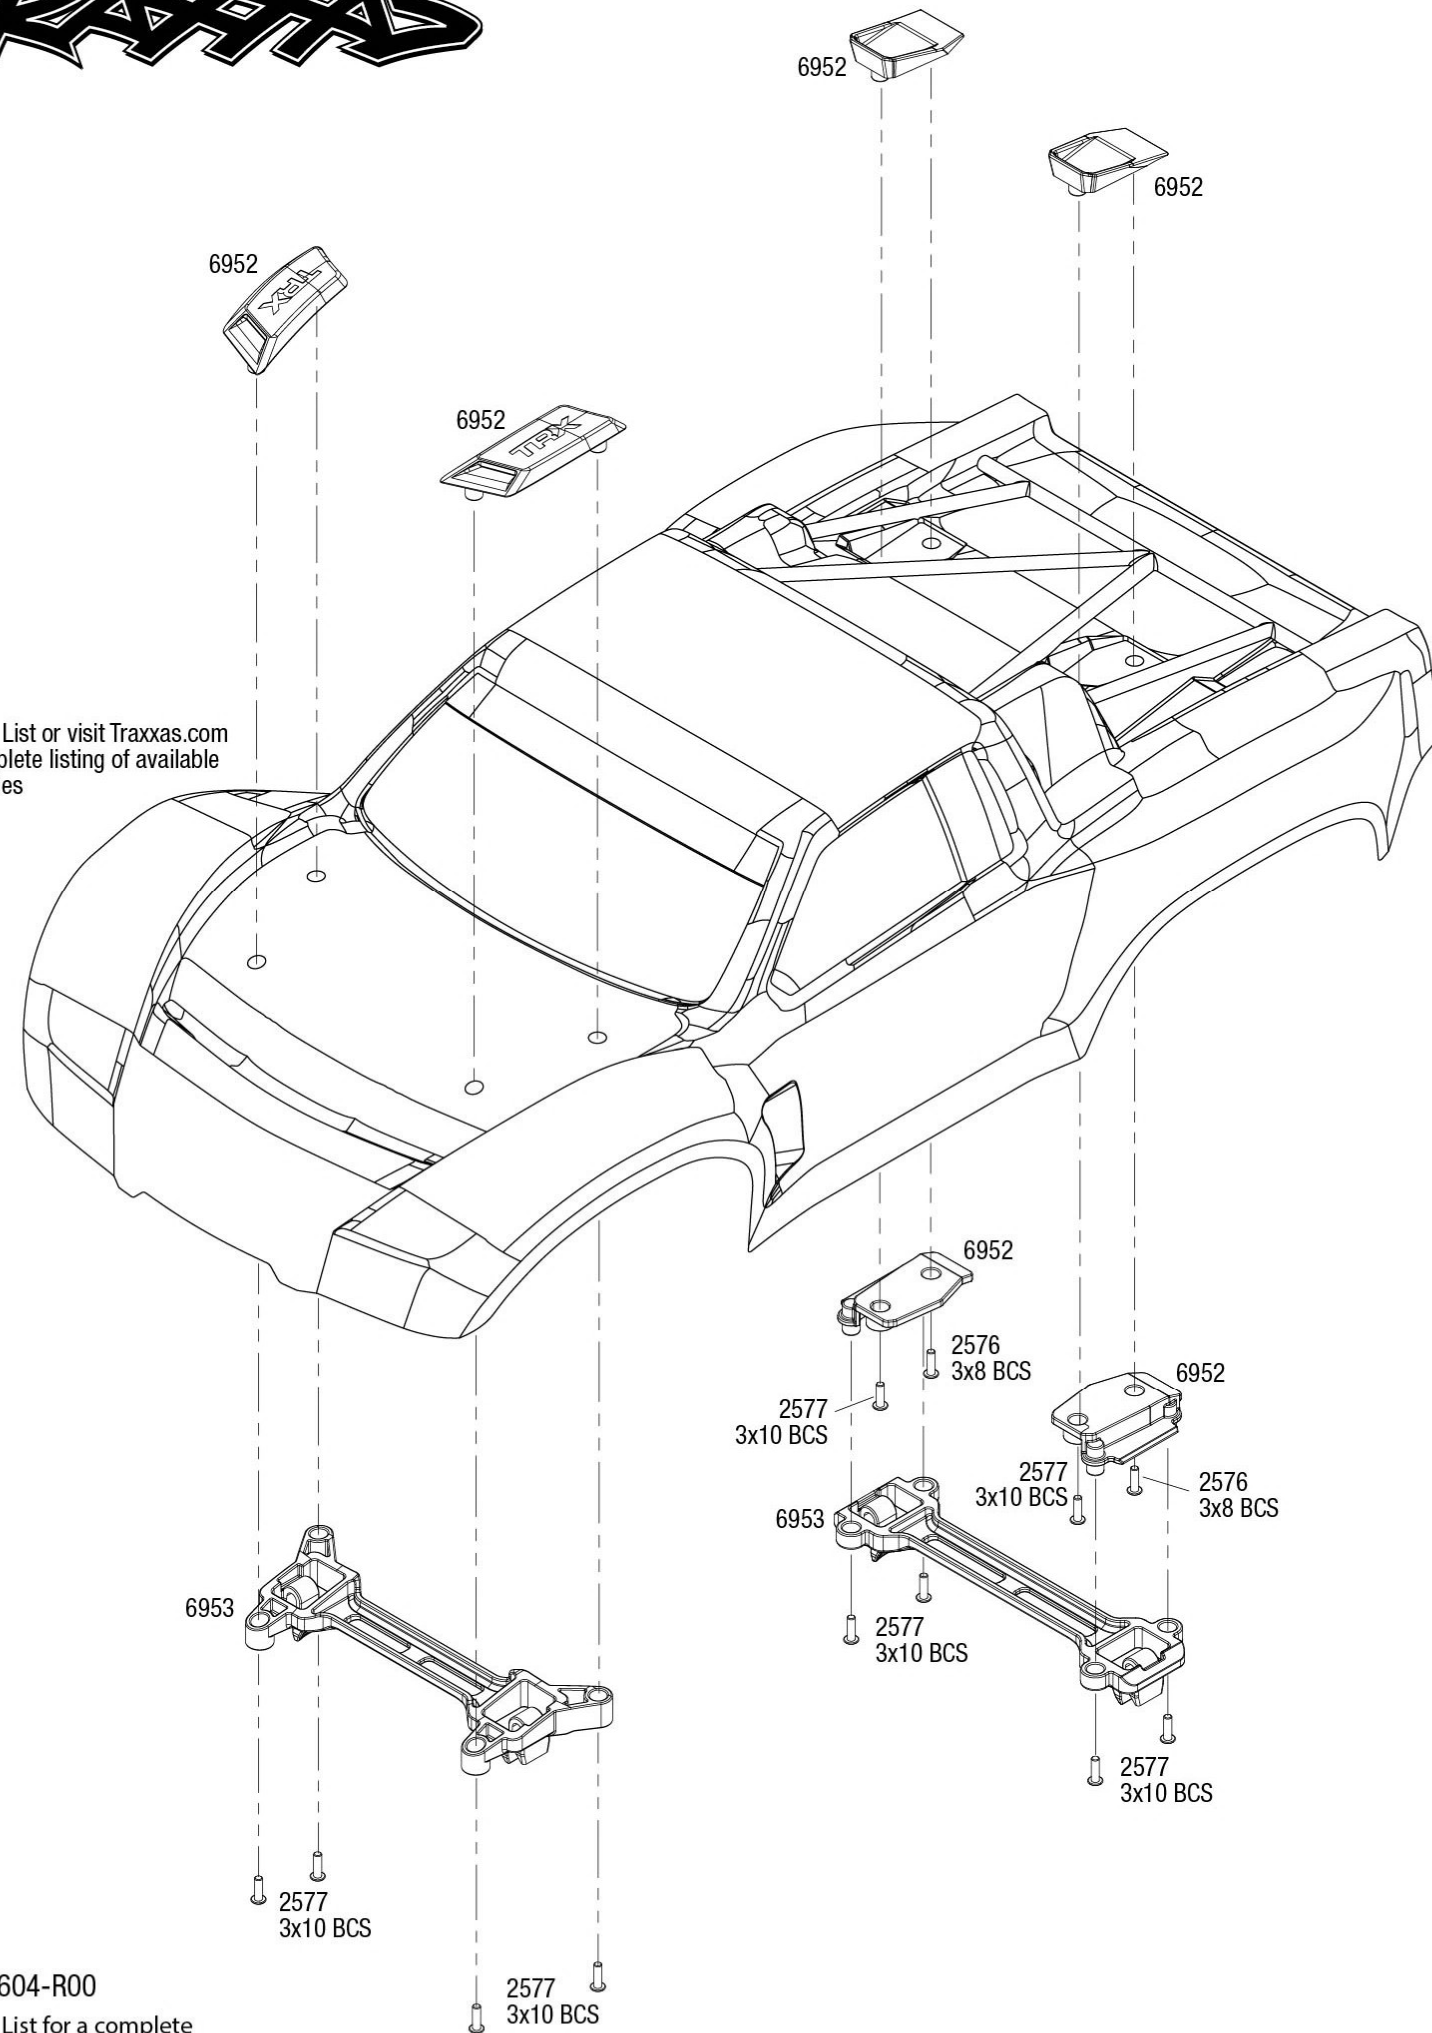

Body Assembly

See Parts List or visit Traxxas.com for a complete listing of available truck bodies