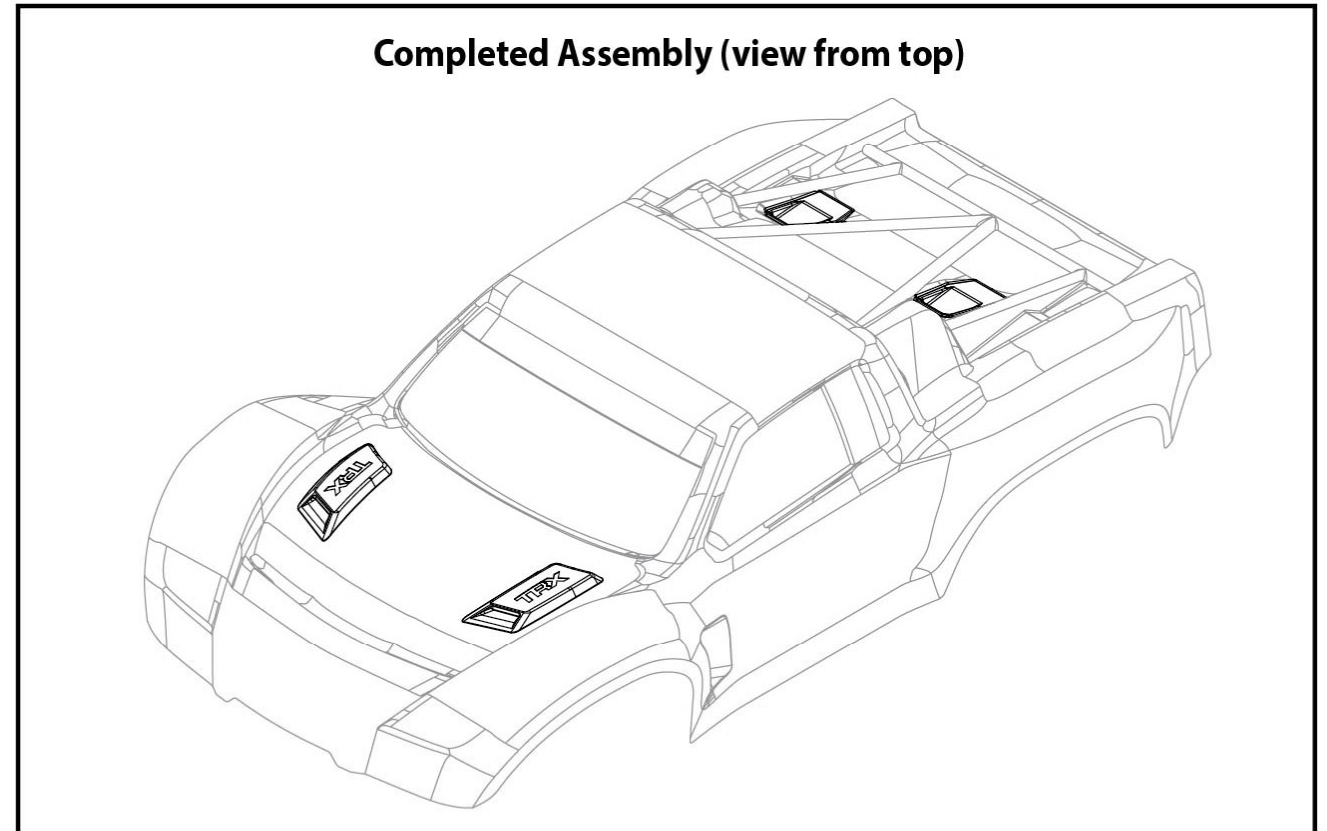

Completed Assembly (view from top)

Completed Assembly (view from bottom)