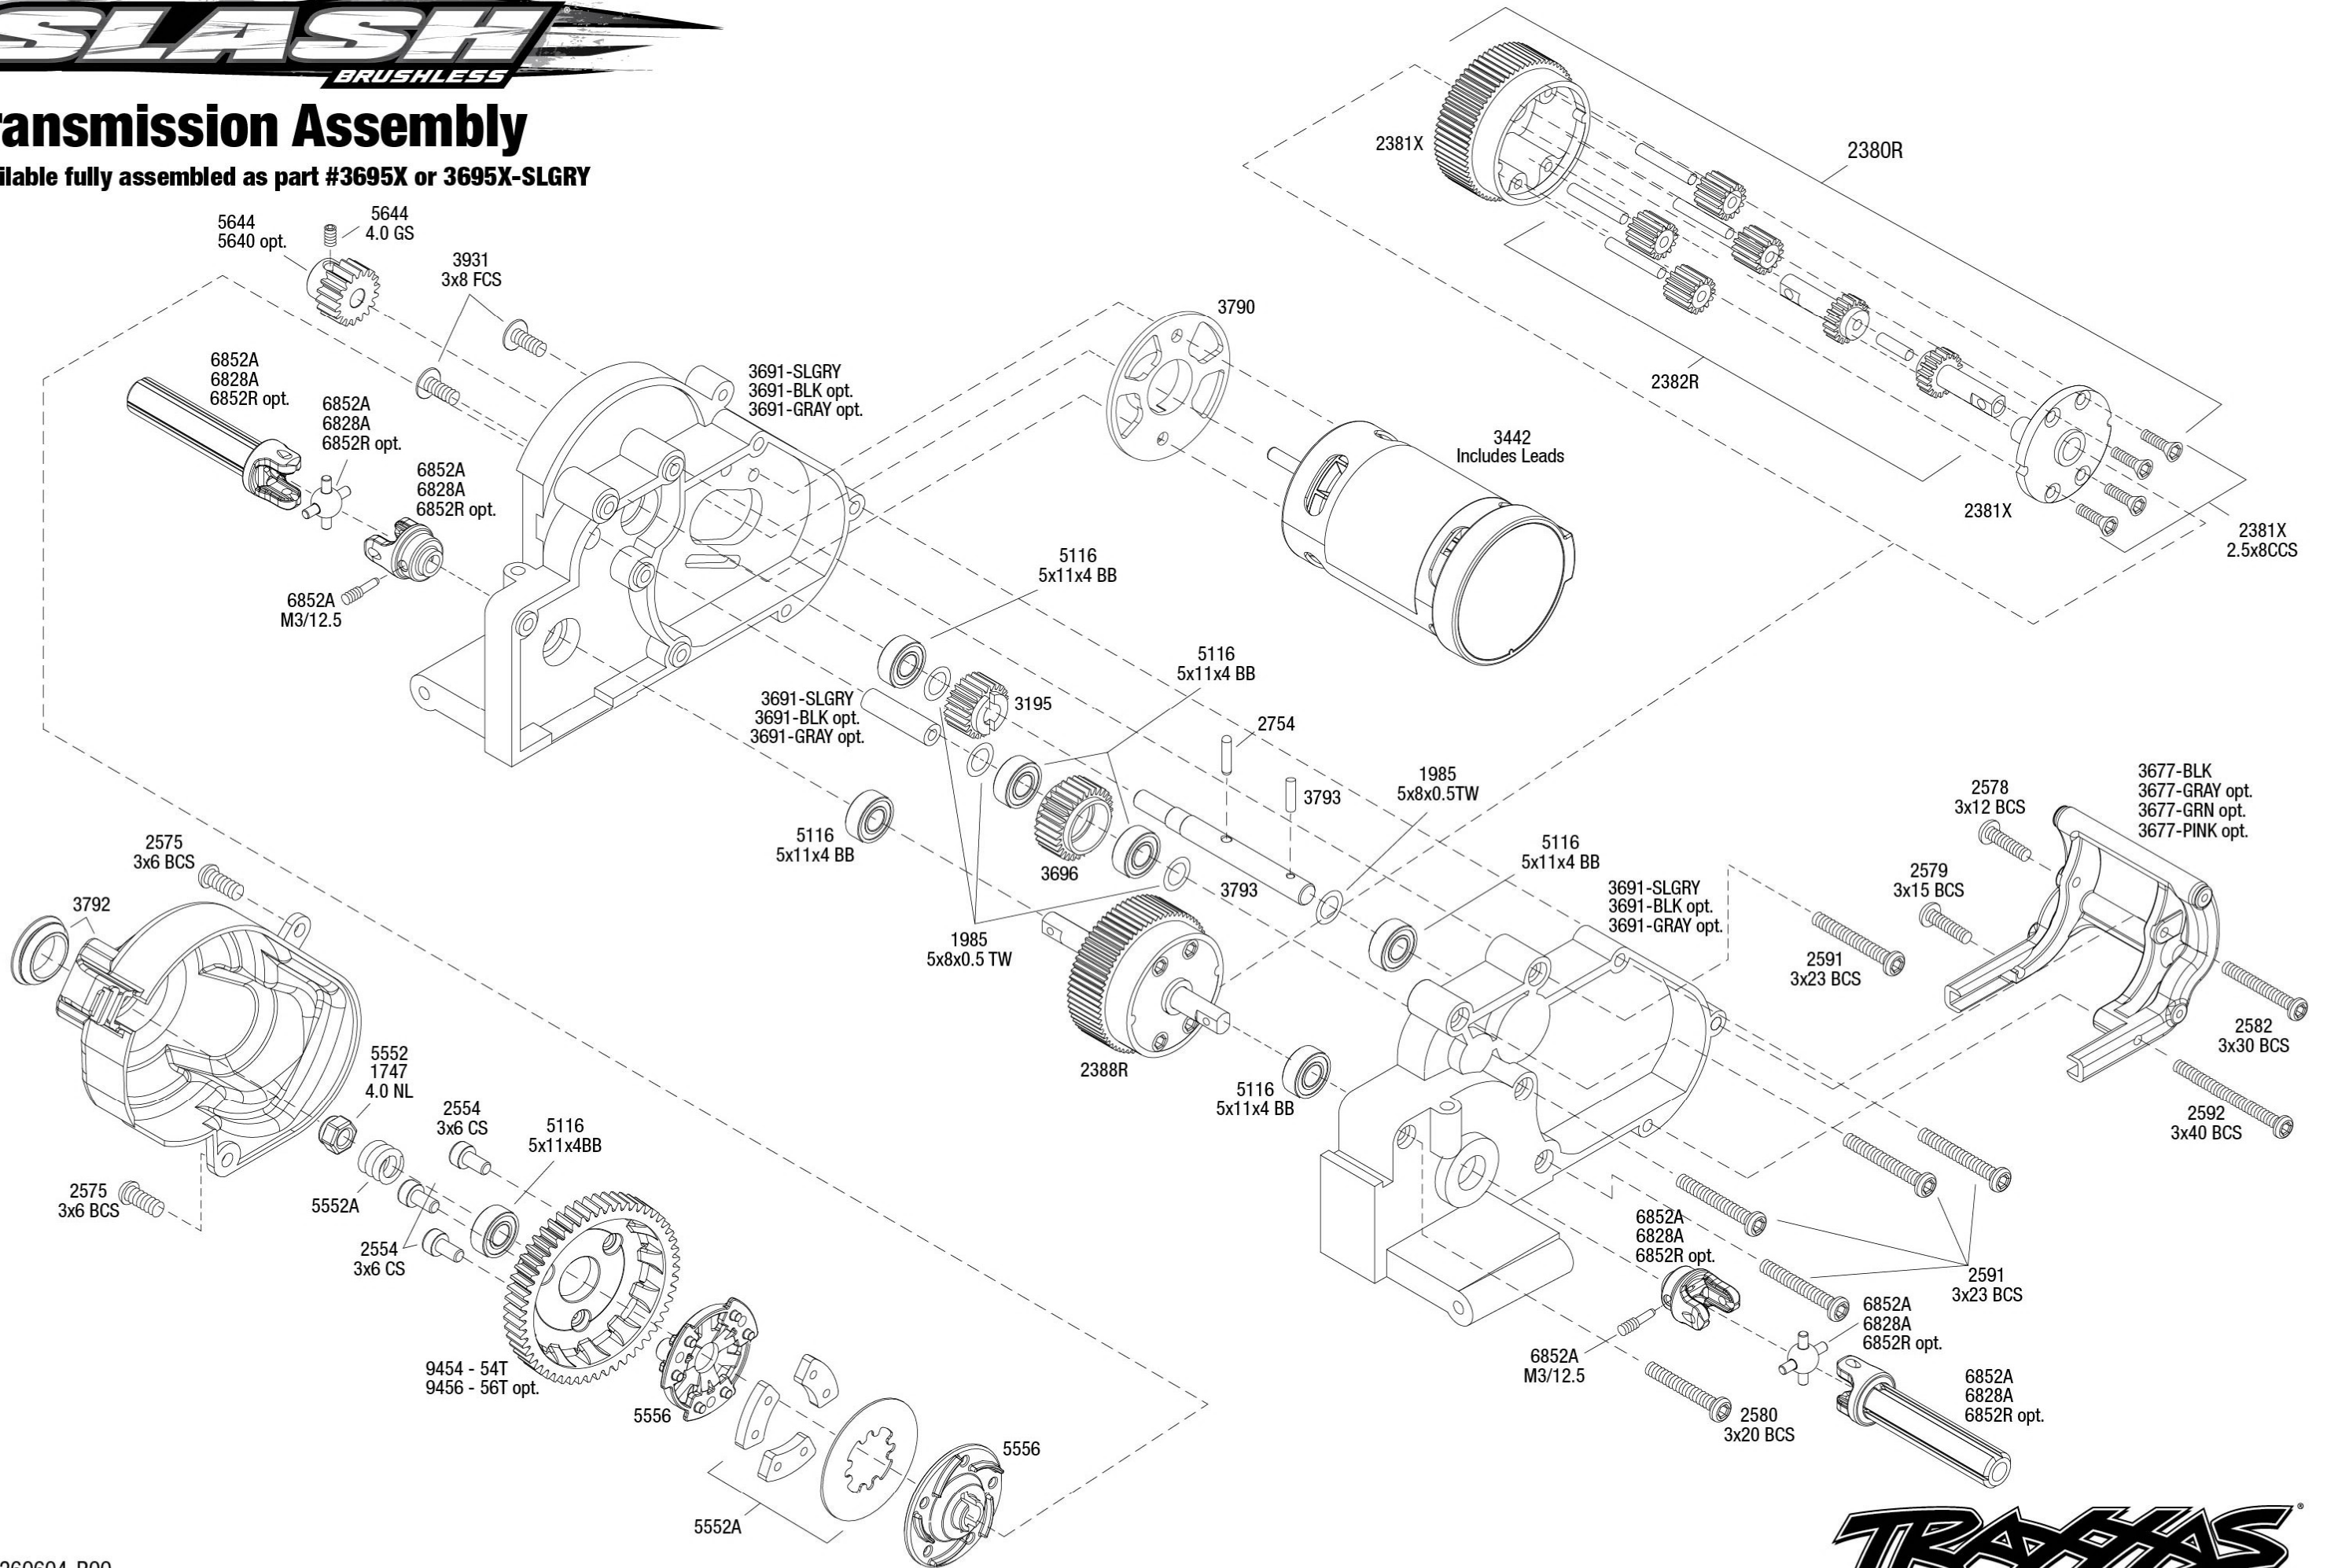

Transmission Assembly

Available fully assembled as part #3695X or 3695X-SLGRY

REV 260604-R00
See Parts List for a complete listing of optional accessories.

Specifications on this page are subject to change without notice. Every attempt has been made to ensure the accuracy of this drawing,; however, Traxxas cannot be held responsible for typographical or other errors.