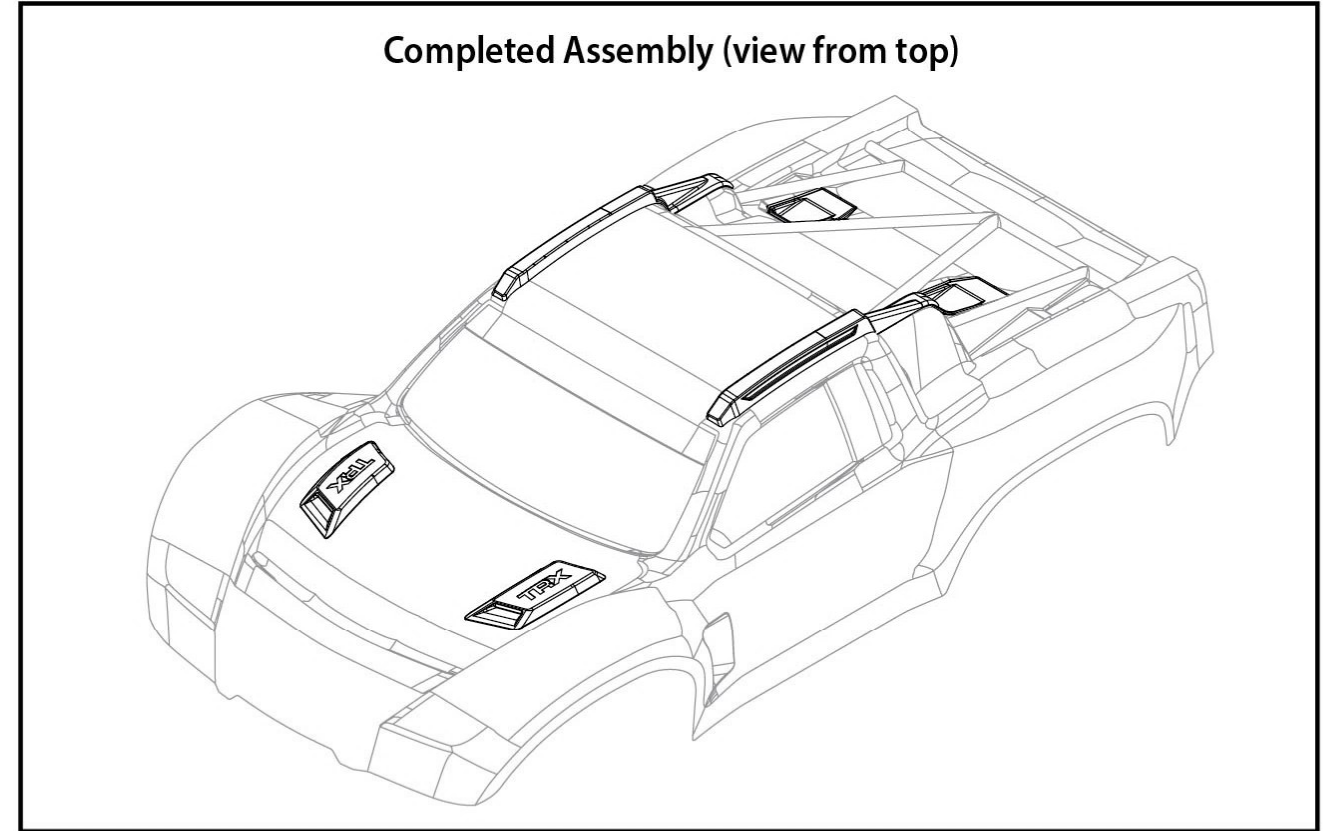

Completed Assembly (view from top)

Completed Assembly (view from bottom)