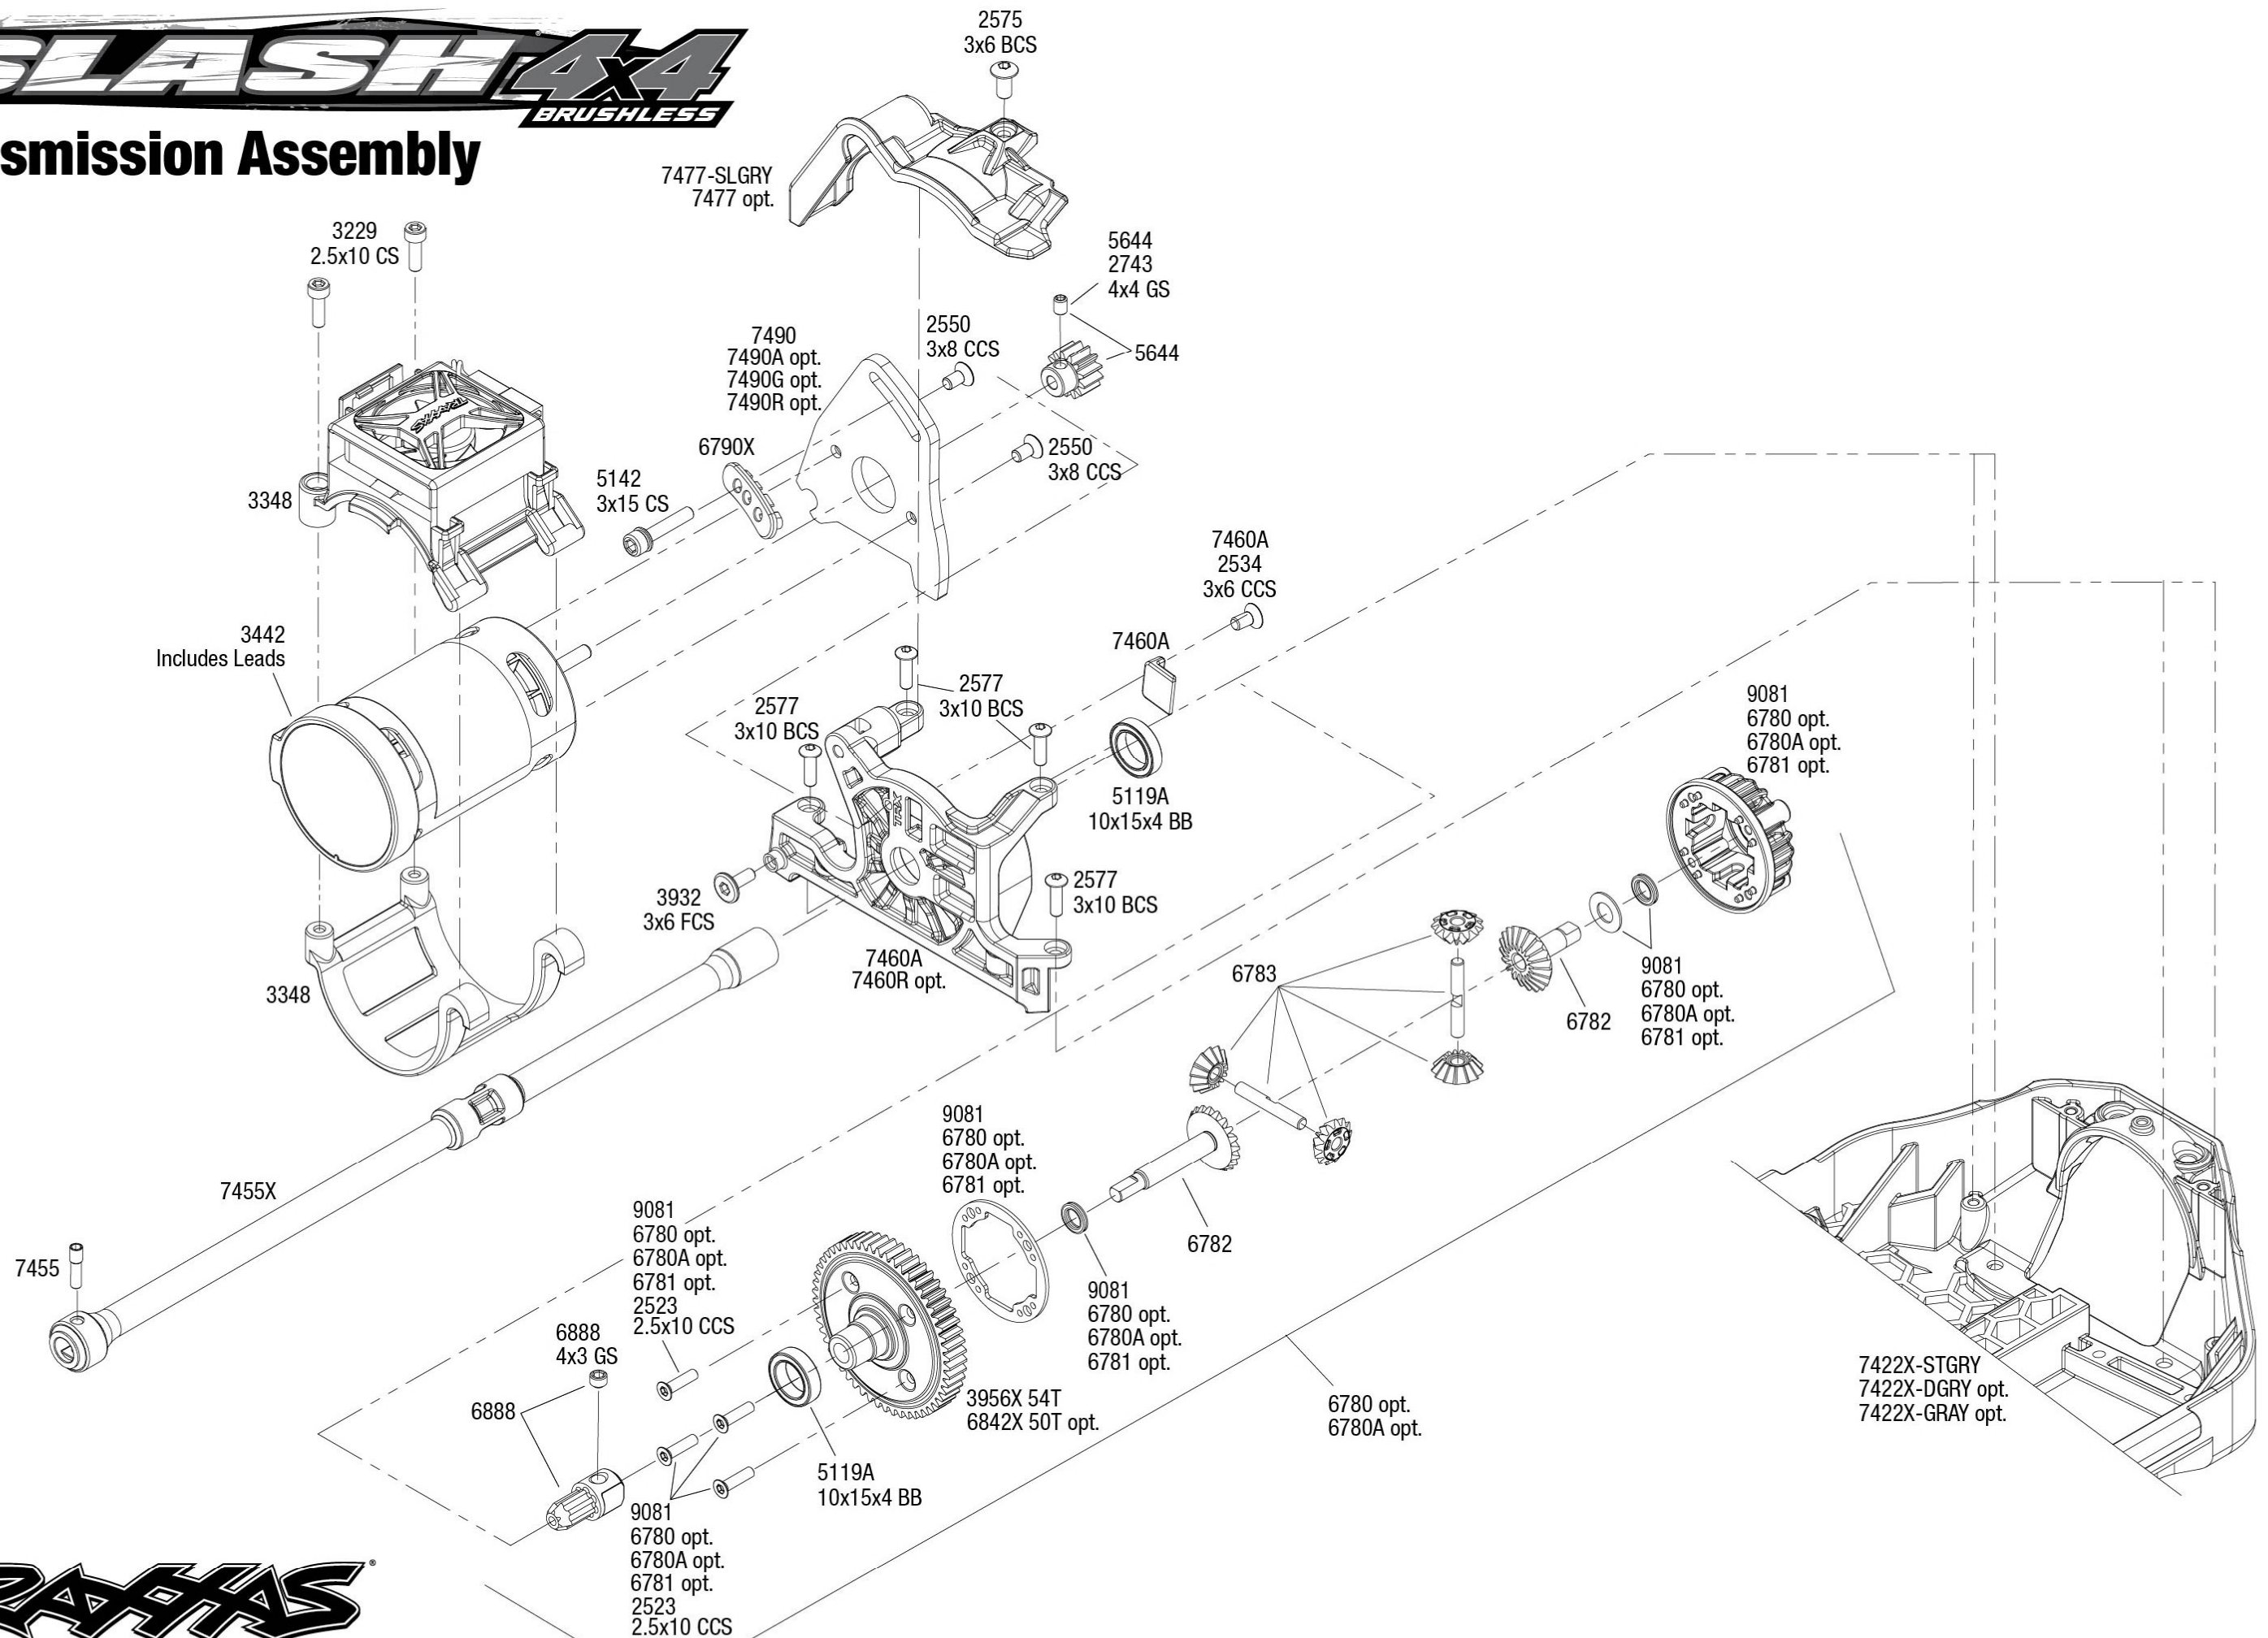

SLASH 4x4

BRUSHLESS

Rear Assembly

See Parts List for a complete listing of optional accessories.

Specifications on this page are subject to change without notice. Every attempt has been made to ensure the accuracy of this drawing; however, Traxxas cannot be held responsible for typographical or other errors.

REV 260514-R00

SLASH 4x4 BRUSHLESS

Transmission Assembly

See Parts List for a complete listing of optional accessories.

REV 260514-R00
Specifications on this page are subject to change without notice. Every attempt has been made to ensure the accuracy of this drawing; however, Traxxas cannot be held responsible for typographical or other errors.

Body Assembly

See Parts List or visit Traxxas.com for a complete listing of available truck bodies

Completed Assembly (view from top)

Completed Assembly (view from bottom)

REV 260514-R00
See Parts List for a complete listing of optional accessories.