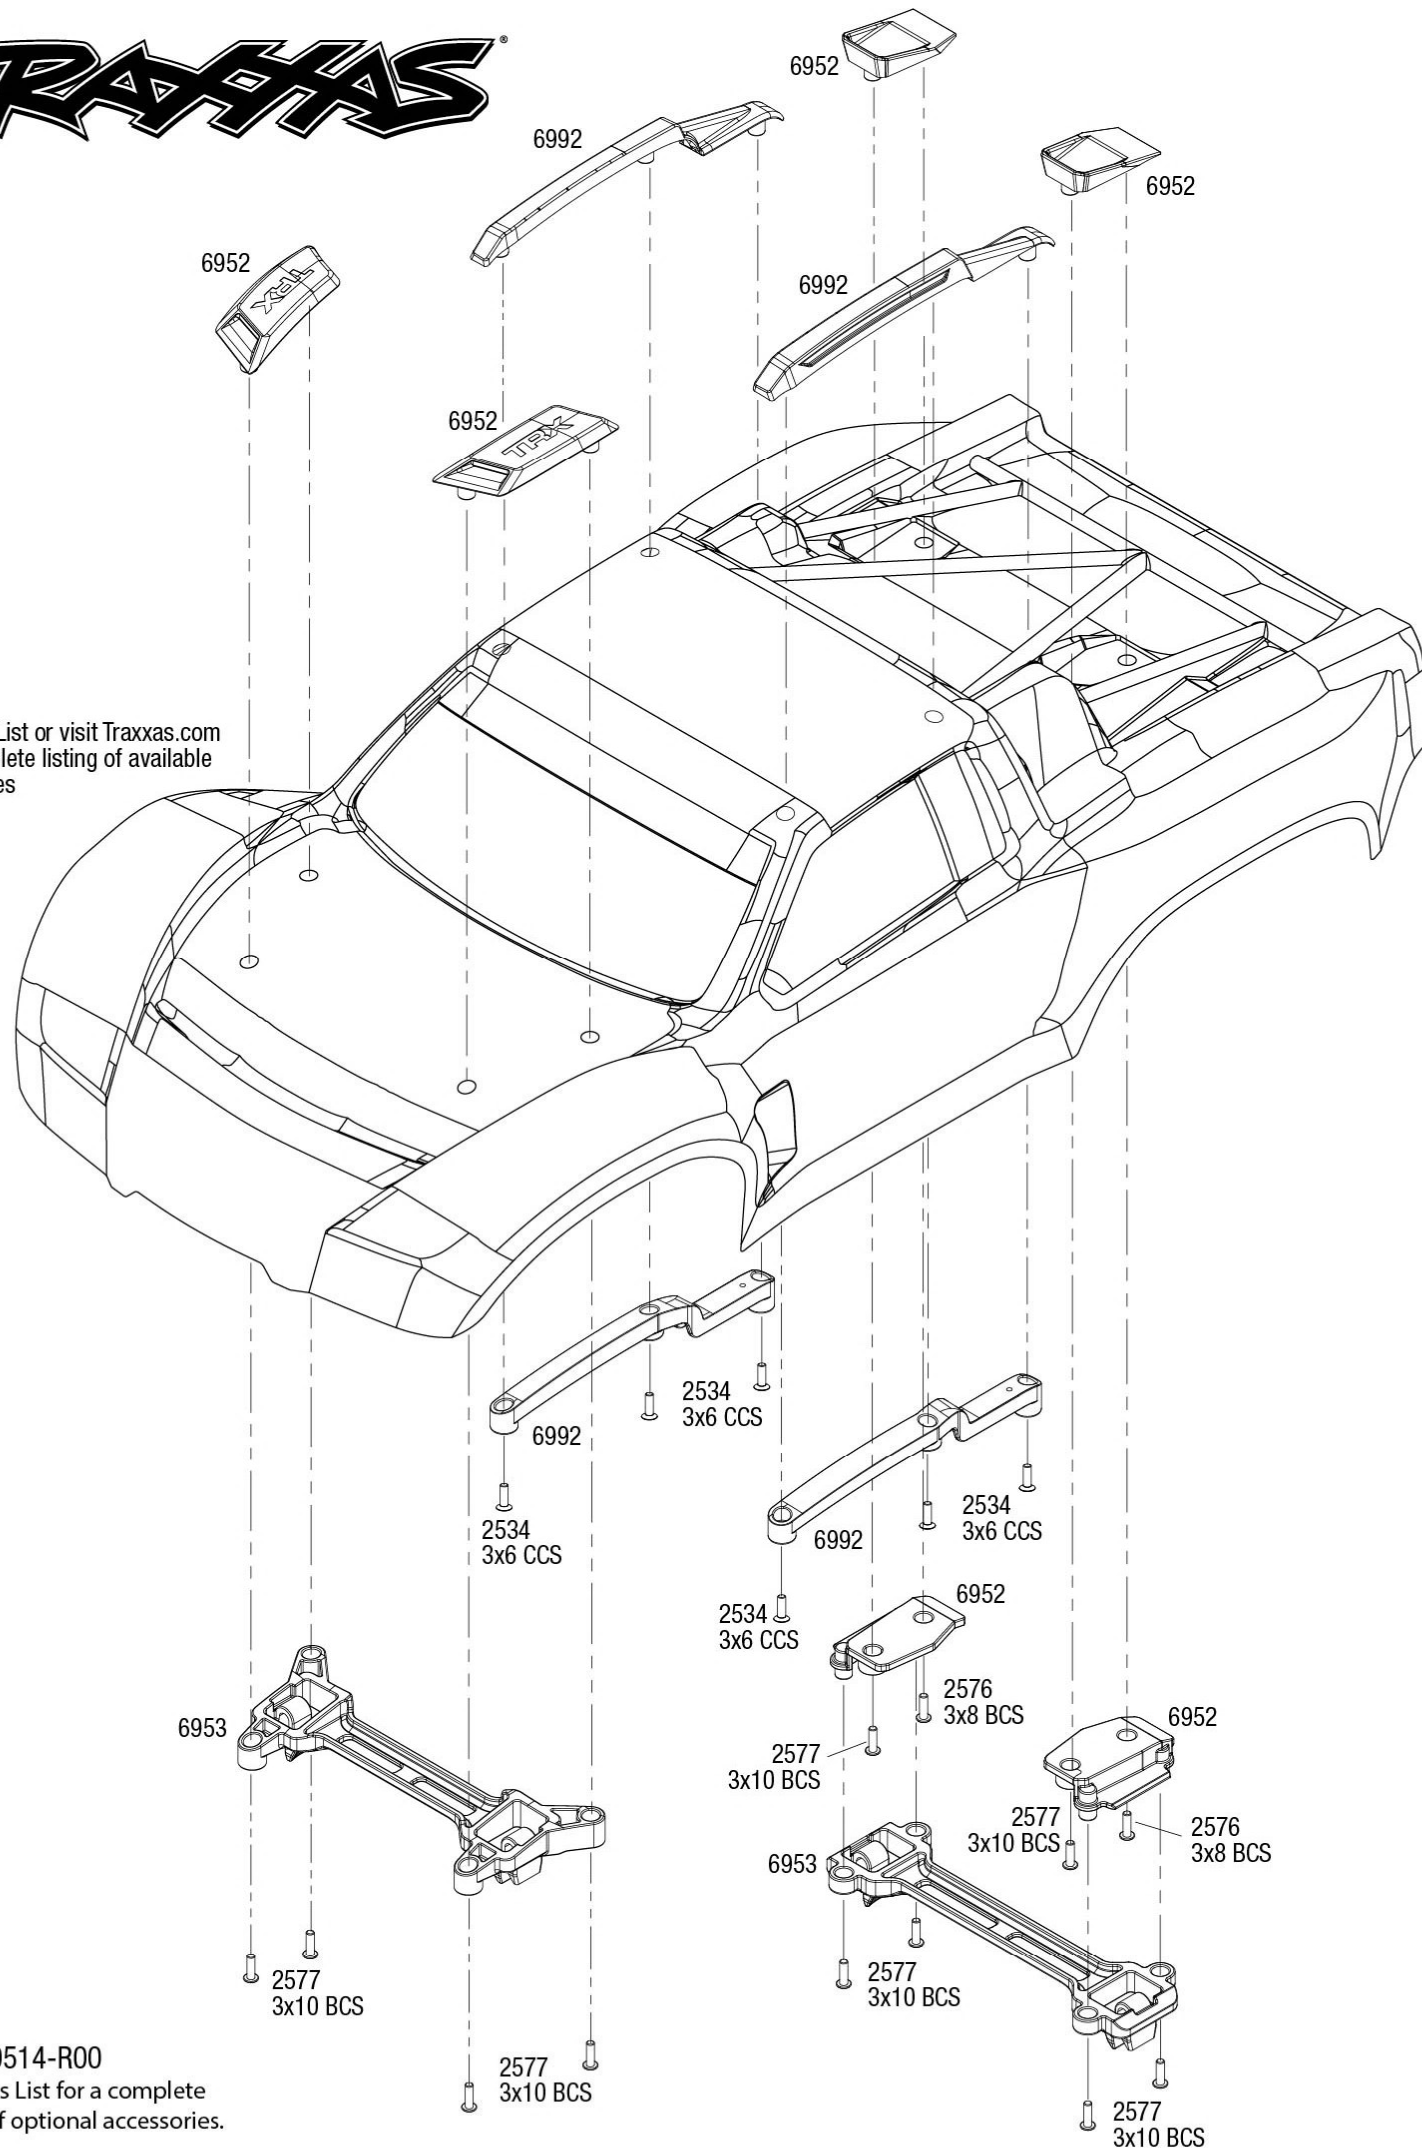

REV 260514-R00

SLASH 4x4 BRUSHLESS

Transmission Assembly

See Parts List for a complete listing of optional accessories.

REV 260514-R00
Specifications on this page are subject to change without notice. Every attempt has been made to ensure the accuracy of this drawing; however, Traxxas cannot be held responsible for typographical or other errors.

Body Assembly

See Parts List or visit Traxxas.com for a complete listing of available truck bodies

Completed Assembly (view from top)

Completed Assembly (view from bottom)

REV 260514-R00
See Parts List for a complete listing of optional accessories.