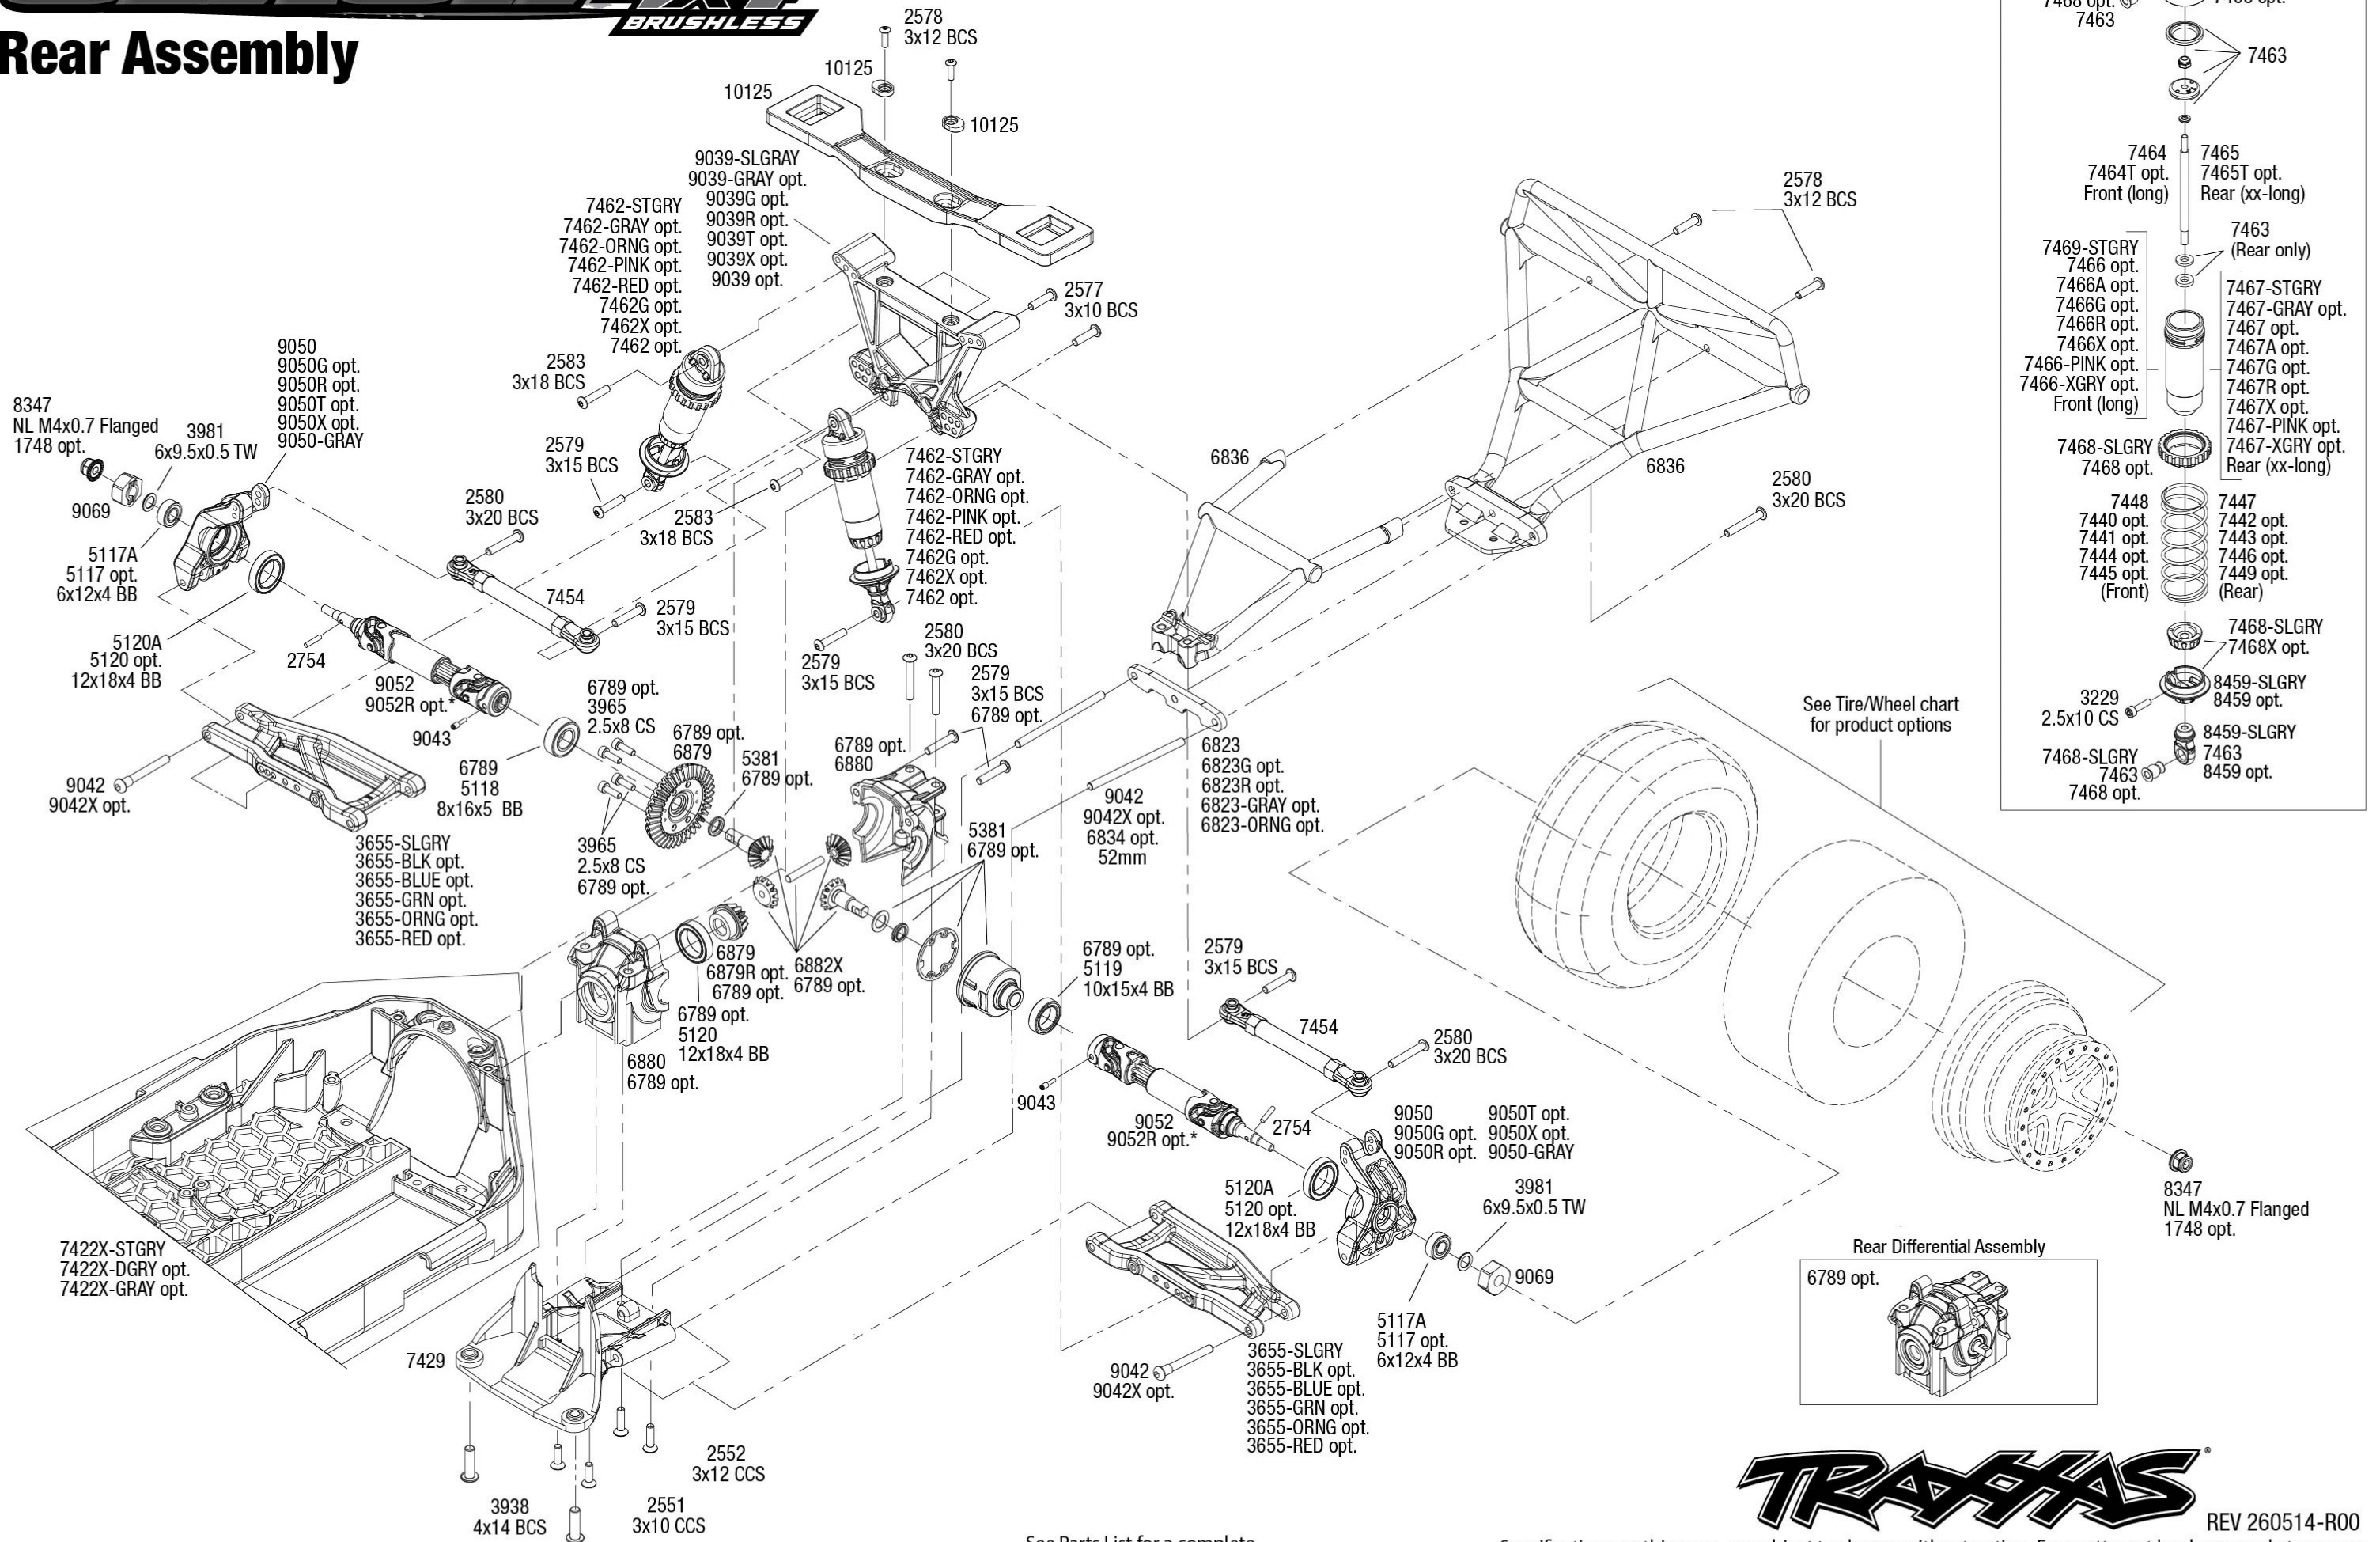

SLASH 4x4

BRUSHLESS

Rear Assembly

See Parts List for a complete listing of optional accessories.

Specifications on this page are subject to change without notice. Every attempt has been made to ensure the accuracy of this drawing; however, Traxxas cannot be held responsible for typographical or other errors.

REV 260514-R00

SLASH 4x4 BRUSHLESS

Transmission Assembly

See Parts List for a complete listing of optional accessories.

REV 260514-R00
Specifications on this page are subject to change without notice. Every attempt has been made to ensure the accuracy of this drawing; however, Traxxas cannot be held responsible for typographical or other errors.

Body Assembly

See Parts List or visit Traxxas.com for a complete listing of available truck bodies

Completed Assembly (view from top)

Completed Assembly (view from bottom)

REV 260514-R00
See Parts List for a complete listing of optional accessories.

Driveshafts

Modular Assembly