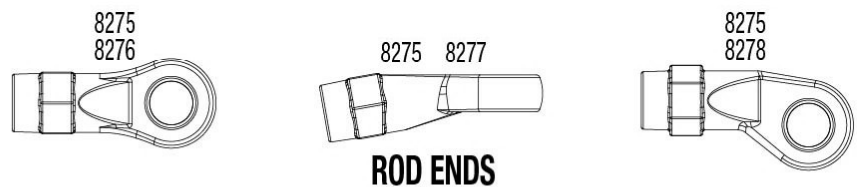

Link Dimensions

For standard hollow ball replacement, use part #5349.

Modular Assembly

See Parts List for a complete listing of optional accessories.

Specifications on this page are subject to change without notice. Every attempt has been made to ensure the accuracy of this drawing; however, Traxxas cannot be held responsible for typographical or other errors.

Shock Assembly