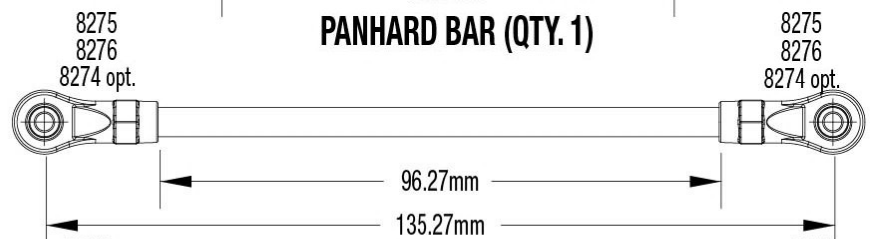

Link Dimensions

For standard hollow ball replacement, use part #5349.

Modular Assembly

See Parts List for a complete listing of optional accessories.

Specifications on this page are subject to change without notice. Every attempt has been made to ensure the accuracy of this drawing; however, Traxxas cannot be held responsible for typographical or other errors.

Shock Assembly