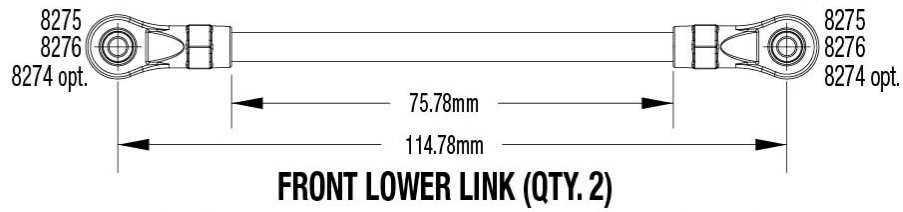

Link Dimensions

For standard hollow ball replacement, use part #5349.

Modular Assembly

See Parts List for a complete listing of optional accessories.

Specifications on this page are subject to change without notice. Every attempt has been made to ensure the accuracy of this drawing; however, Traxxas cannot be held responsible for typographical or other errors.

Shock Assembly