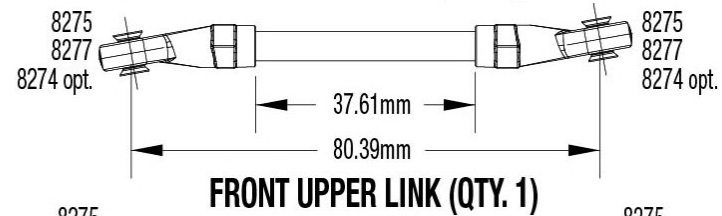

Link Dimensions

For standard hollow ball replacement, use part #5349.

Modular Assembly

See Parts List for a complete listing of optional accessories.

Specifications on this page are subject to change without notice. Every attempt has been made to ensure the accuracy of this drawing; however, Traxxas cannot be held responsible for typographical or other errors.