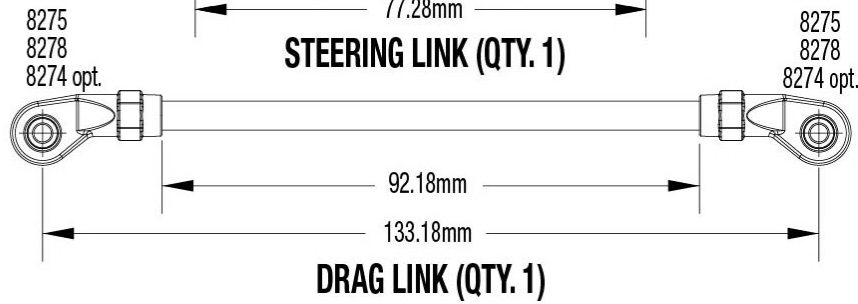

Link Dimensions

For standard hollow ball replacement, use part #5349.

Modular Assembly

See Parts List for a complete listing of optional accessories.

Specifications on this page are subject to change without notice. Every attempt has been made to ensure the accuracy of this drawing; however, Traxxas cannot be held responsible for typographical or other errors.

Shock Assembly