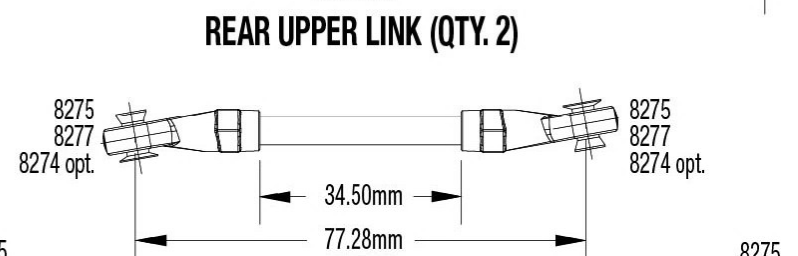

Link Dimensions

For standard hollow ball replacement, use part #5349.

Modular Assembly

See Parts List for a complete listing of optional accessories.

Specifications on this page are subject to change without notice. Every attempt has been made to ensure the accuracy of this drawing; however, Traxxas cannot be held responsible for typographical or other errors.

Shock Assembly