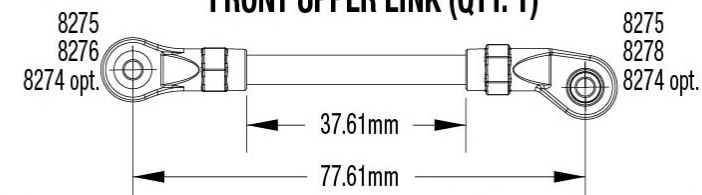

Link Dimensions

For standard hollow ball replacement, use part #5349.

Modular Assembly

See Parts List for a complete listing of optional accessories.

Specifications on this page are subject to change without notice. Every attempt has been made to ensure the accuracy of this drawing; however, Traxxas cannot be held responsible for typographical or other errors.