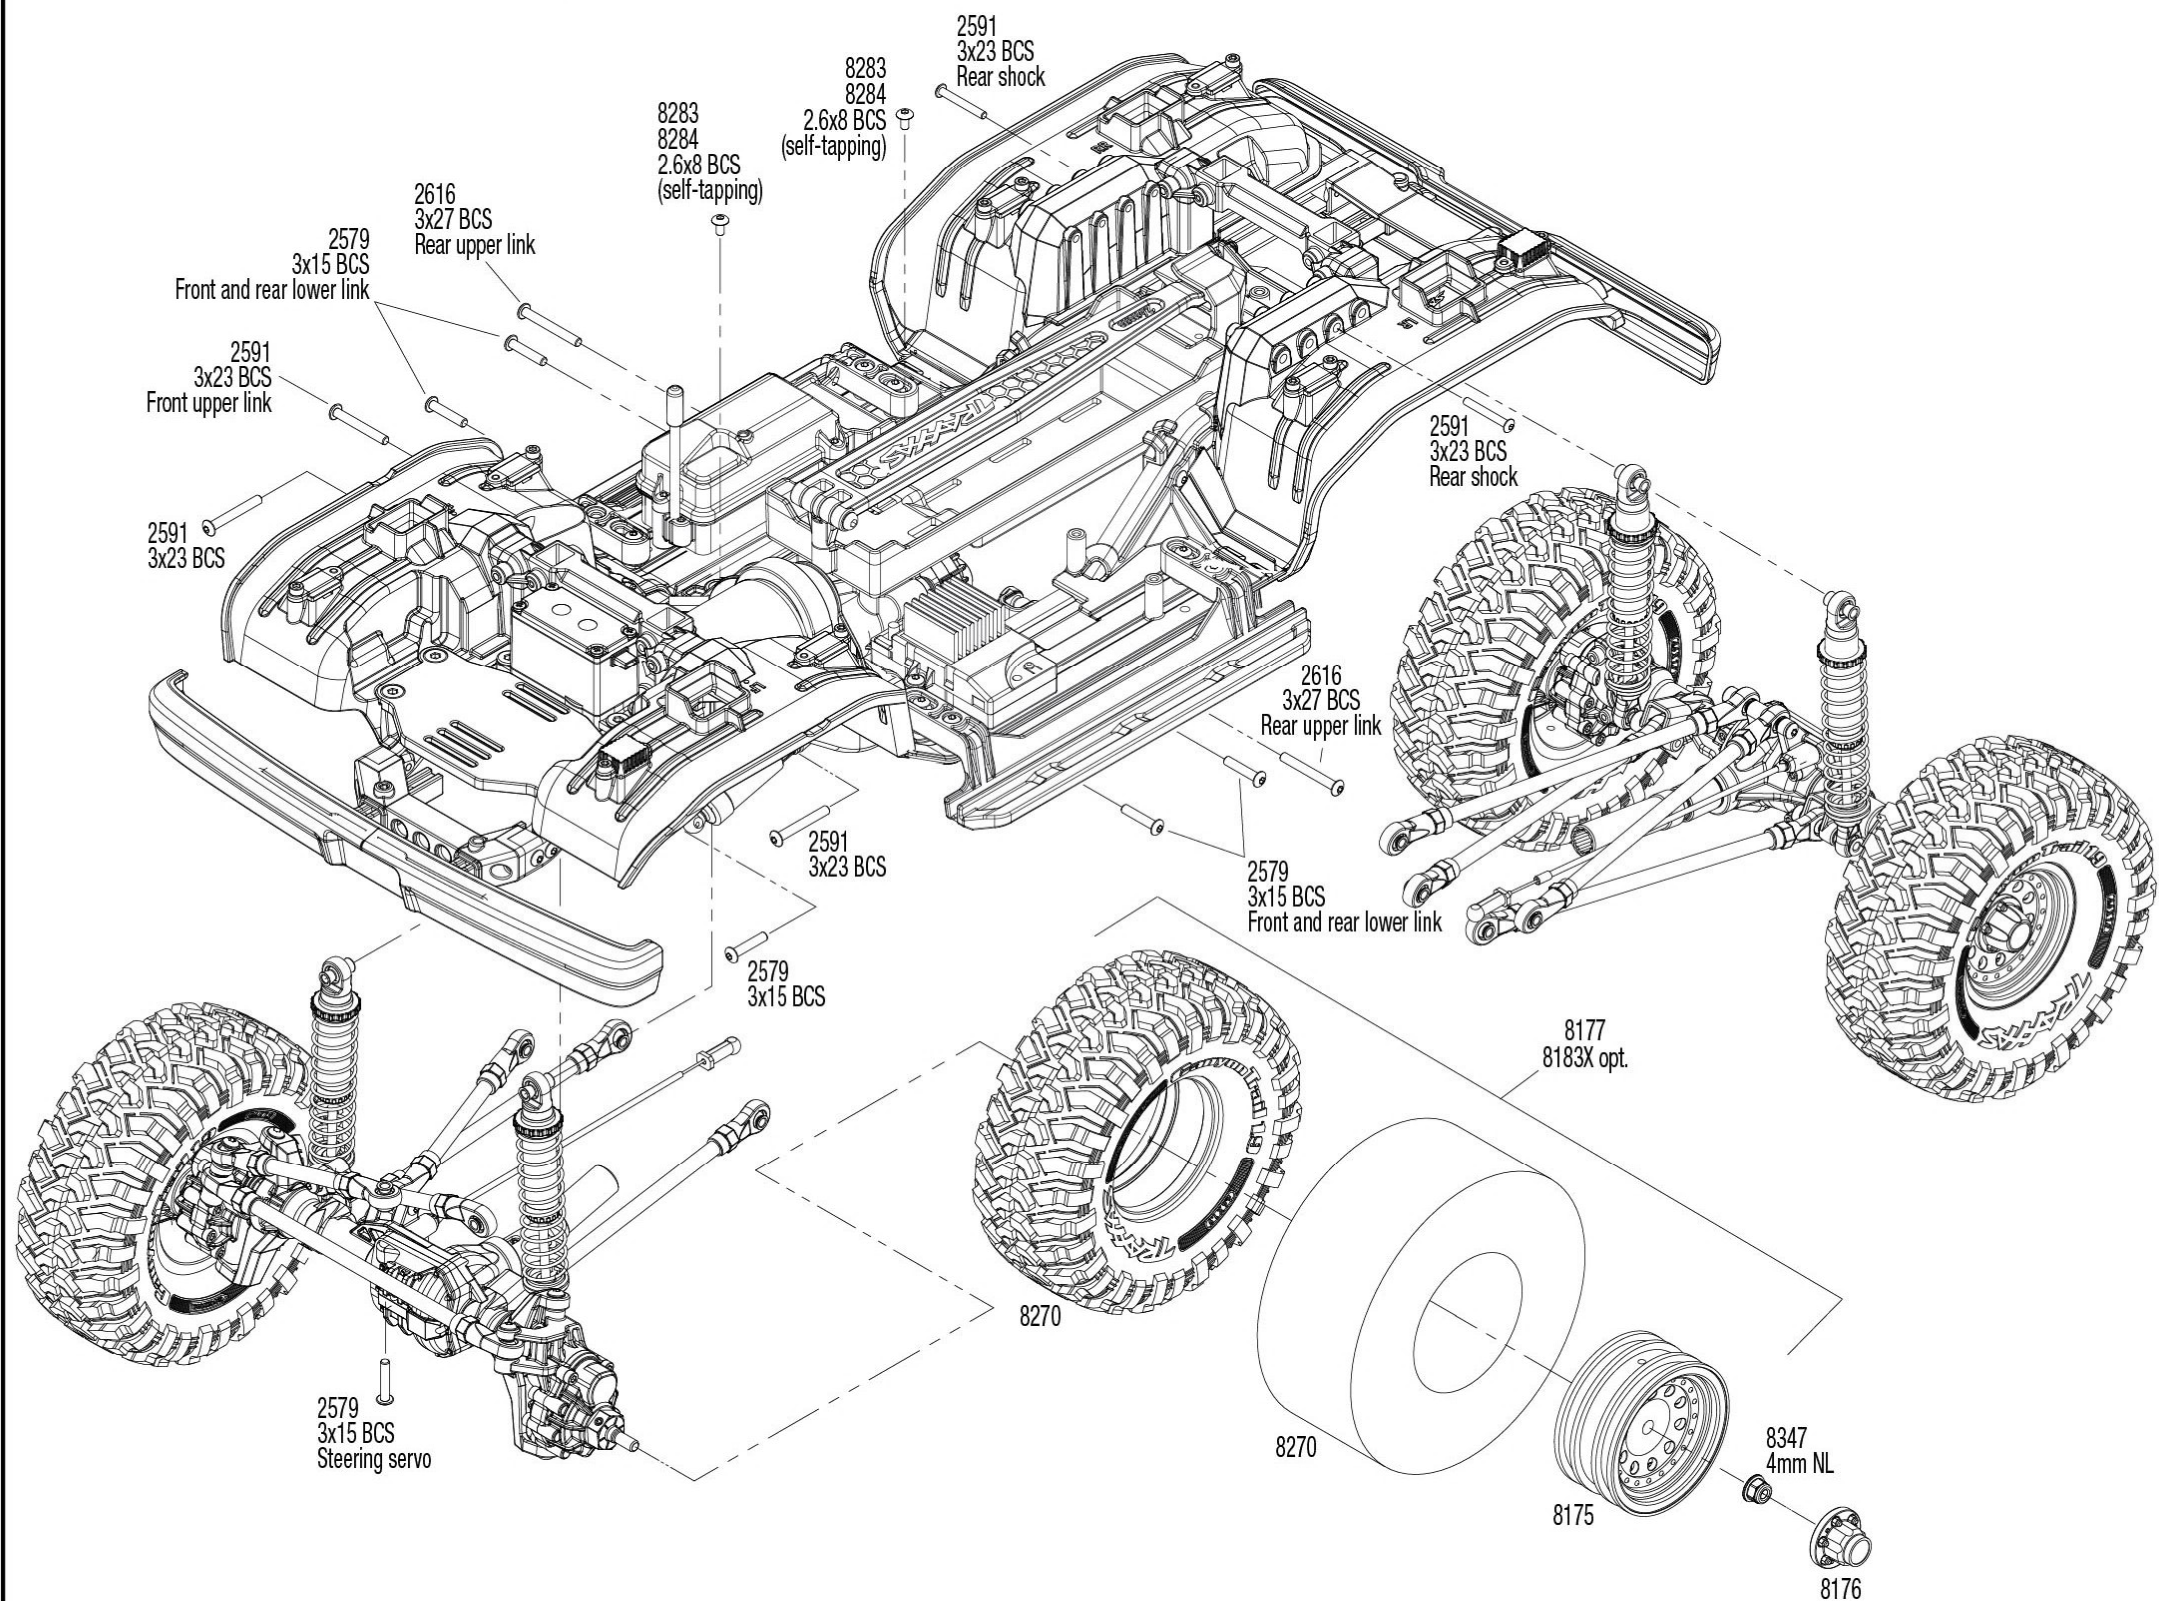

Link Dimensions

For standard hollow ball replacement, use part #5349.

Modular Assembly

See Parts List for a complete listing of optional accessories.

Specifications on this page are subject to change without notice. Every attempt has been made to ensure the accuracy of this drawing; however, Traxxas cannot be held responsible for typographical or other errors.

Shock Assembly