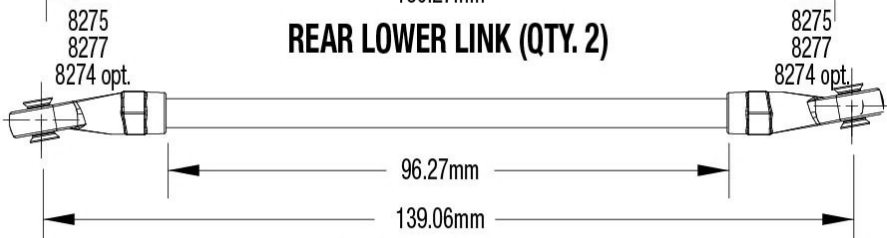

Link Dimensions

For standard hollow ball replacement, use part #5349.

Modular Assembly

See Parts List for a complete listing of optional accessories.

Specifications on this page are subject to change without notice. Every attempt has been made to ensure the accuracy of this drawing; however, Traxxas cannot be held responsible for typographical or other errors.

Shock Assembly